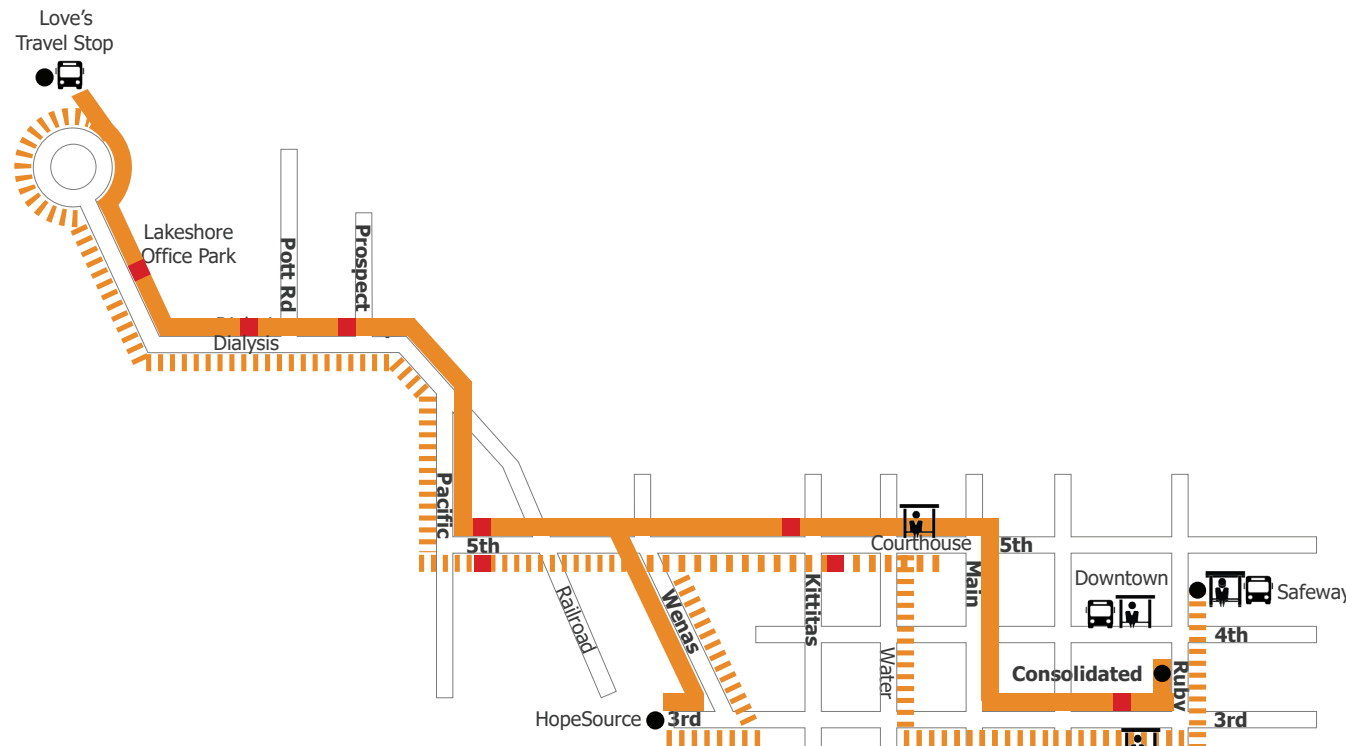

RUTA 16 - PARADAS DE AUTOBÚS

	Depart Ruby & 4th (DOWNTOWN)	Cora St & 15th Ave	I-90 West Interchange (LOVE'S)	University Way (DSHS)	Cora St & Rainier	Arrive Ruby & 4th (DOWNTOWN)
AM	7:25	7:33	7:38	7:42	7:43	7:50
	8:25	8:33	8:38	8:42	8:43	8:50
	9:25	9:33	9:38	9:42	9:43	9:50
	10:25	10:33	10:38	10:42	10:43	10:50
	11:25	11:33	11:38	11:42	11:43	11:50
PM	12:25	12:33	12:38	12:42	12:43	12:50
	1:25	1:33	1:38	1:42	1:43	1:50
	2:25	2:33	2:38	2:42	2:43	2:50
	3:25	3:33	3:38	3:42	3:43	3:50
	4:25	4:33	4:38	4:42	4:43	4:50
	5:25	5:33	5:38	5:42	5:43	5:50
	6:25	6:33	6:38	6:42	6:43	6:50

RUTA 15 - PARADAS DE AUTOBÚS

	Depart Ruby & 4th (DOWNTOWN)	3rd Ave & Wenas St (HOPESOURCE)	Dolarway & Prospect (DIALYSIS)	I-90 West Interchange (LOVE'S)	5th Ave & Pacific St	3rd Ave & Wenas St (HOPESOURCE)	Arrive Ruby & 4th (DOWNTOWN)
AM	7:58	8:04	8:08	8:12	8:15	8:17	8:21
	8:58	9:04	9:08	9:12	9:15	9:17	9:21
	9:58	10:04	10:08	10:12	10:15	10:17	10:21
	10:58	11:04	11:08	11:12	11:15	11:17	11:21
	11:58	12:04	12:08	12:12	12:15	12:17	12:21
PM	12:58	1:04	1:08	1:12	1:15	1:17	1:21
	1:58	2:04	2:08	2:12	2:15	2:17	2:21
	2:58	3:04	3:08	3:12	3:15	3:17	3:21
	3:58	4:04	4:08	4:12	4:15	4:17	4:21
	4:58	5:04	5:08	5:12	5:15	5:17	5:21
	5:58	6:04	6:08	6:12	6:15	6:17	6:21
	6:58	7:04	7:08	7:12	7:15	7:17	7:21