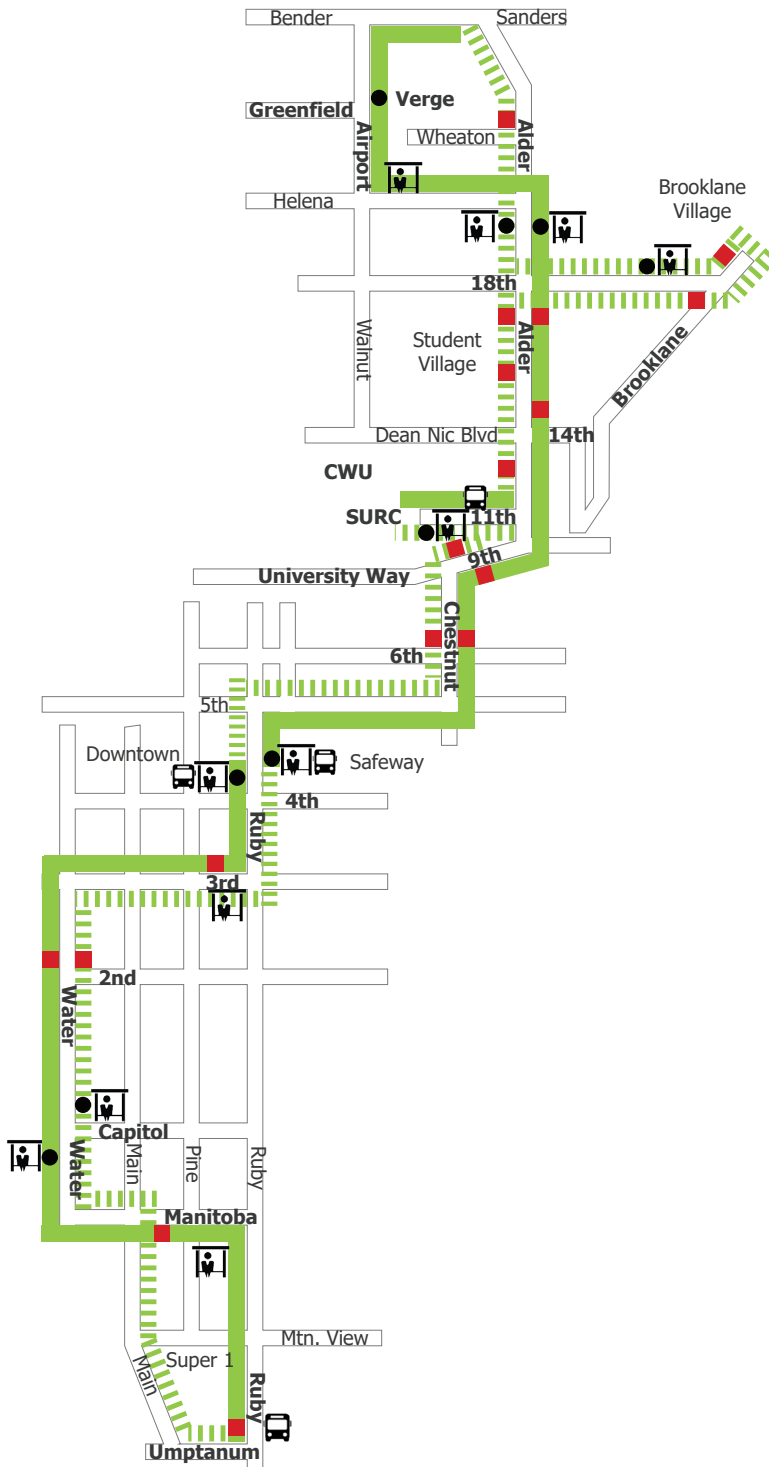

■ Parada a pedido   ● Ruta de salida   ■ Ruta de salida
■ Marquesina de autobús   ■ Punto de servicio de traslado   ■ Ruta de regreso
Los mapas no están a escala. Todos los horarios indicados son horarios de salida a menos que se indique lo contrario.