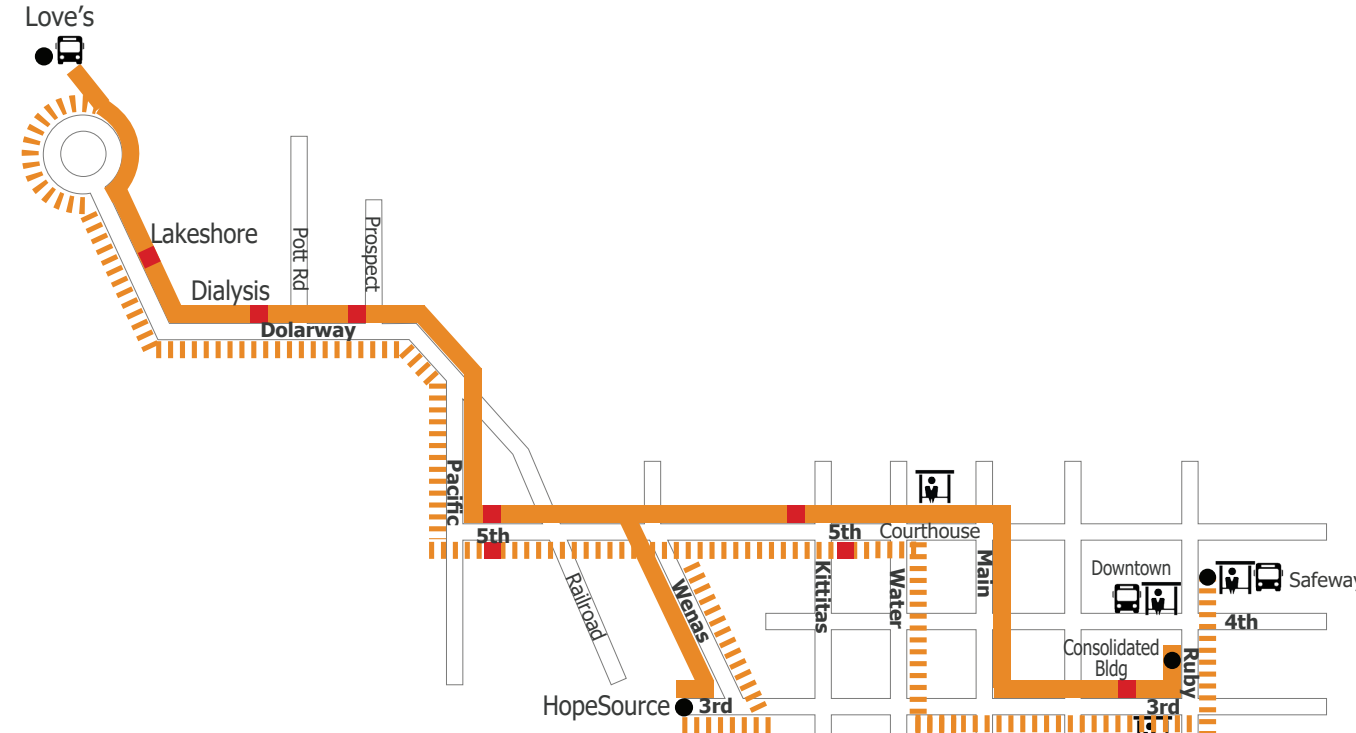

ROUTE 15 - BUS STOPS

	Depart Ruby & 4th (DOWNTOWN)	3rd & Wenas (HOPESOURCE)	Dolarway & Prospect (DIALYSIS) *On Demand Stop	I-90 West Interchange (LOVE'S)	5th & Pacific	3rd & Wenas (HOPESOURCE)	Arrive Ruby & 4th (DOWNTOWN)
AM	7:58	8:04	8:08	8:12	8:15	8:17	8:21
	8:58	9:04	9:08	9:12	9:15	9:17	9:21
	9:58	10:04	10:08	10:12	10:15	10:17	10:21
	10:58	11:04	11:08	11:12	11:15	11:17	11:21
	11:58	12:04	12:08	12:12	12:15	12:17	12:21
PM	12:58	1:04	1:08	1:12	1:15	1:17	1:21
	1:58	2:04	2:08	2:12	2:15	2:17	2:21
	2:58	3:04	3:08	3:12	3:15	3:17	3:21
	3:58	4:04	4:08	4:12	4:15	4:17	4:21
	4:58	5:04	5:08	5:12	5:15	5:17	5:21
	5:58	6:04	6:08	6:12	6:15	6:17	6:21

Maps are not to scale. All listed times are departure times unless stated otherwise.

- On Demand Stop
- Scheduled Stop
- Bus Shelter
- Transfer Service Point
- Departure Route
- - - - Return Route