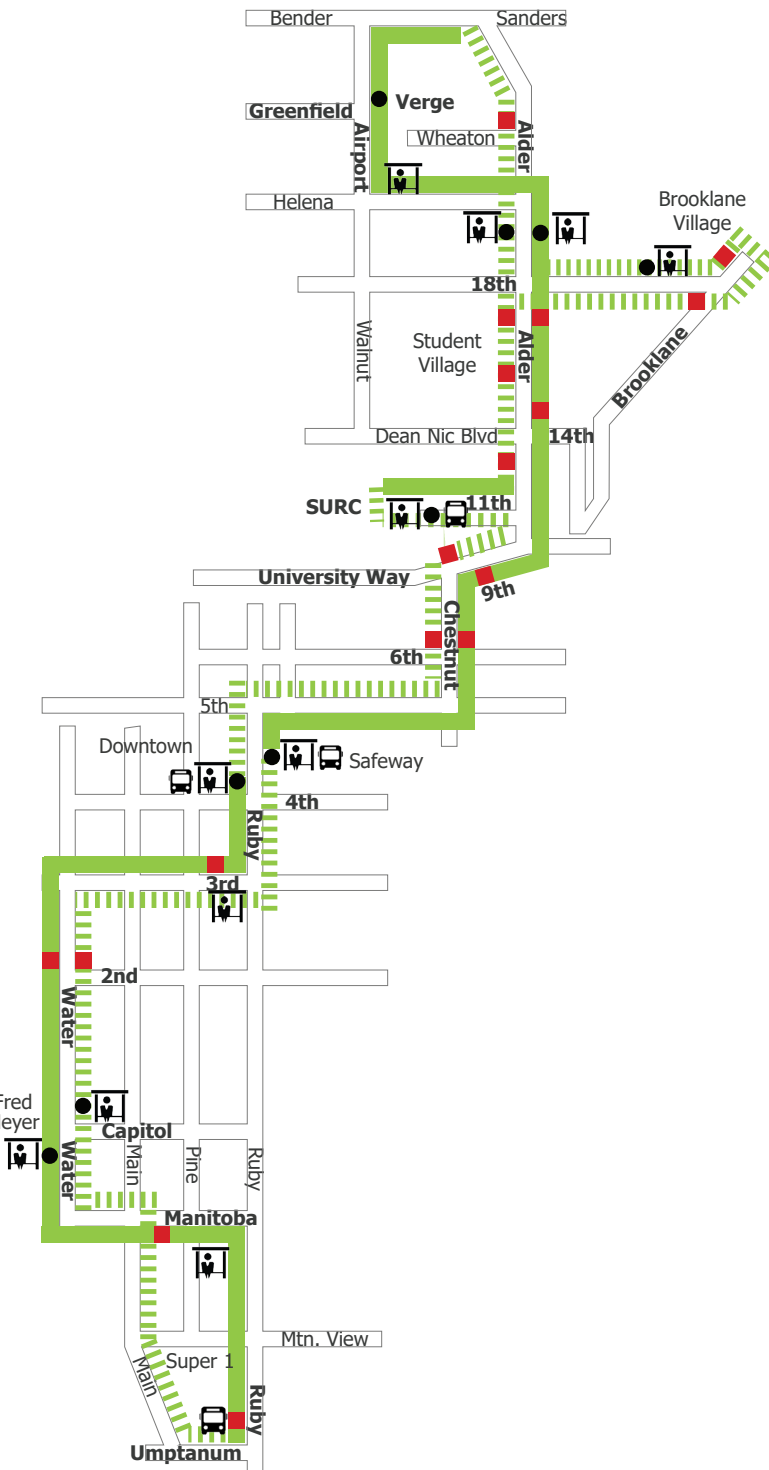

- On Demand Stop
- Scheduled Stop
- Departure Route
- Bus Shelter
- Transfer Service Point
- Return Route

Maps are not to scale. All listed times are departure times unless stated otherwise.

ROUTE 12 A & ROUTE 12 B - BUS STOPS