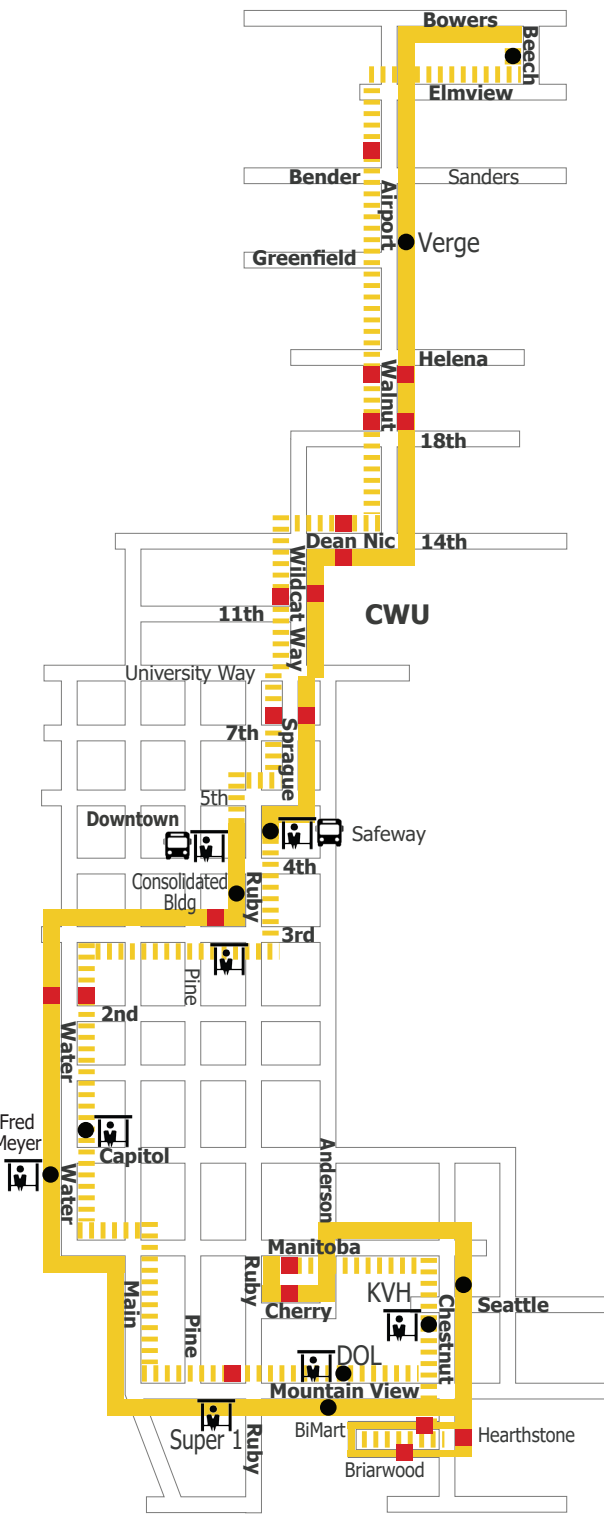

Depart 4th & Ruby (DOWNTOWN)	11th & Maple (SURC)	Alder & Helena	Airport & Greenfield (VERGE)	Helena & Alder	18th & Brooklane	11th & Maple (SURC)	Depart 4th & Ruby (DOWNTOWN)	Water & Capitol (FRED MEYER)	Ruby & Umptanum	Water & Capitol (FRED MEYER)	Arrive 4th & Ruby (DOWNTOWN)	
AM	7:10	7:16	7:22	7:25	7:30	7:35	7:40	7:52	7:57	8:02	8:05	8:08	A
	7:40	7:46	7:52	7:55	8:00	8:05	8:10	8:22	8:27	8:32	8:35	8:38	B
	8:10	8:16	8:22	8:25	8:30	8:35	8:40	8:52	8:57	9:02	9:05	9:08	A
	8:40	8:46	8:52	8:55	9:00	9:05	9:10	9:22	9:27	9:32	9:35	9:38	B
	9:10	9:16	9:22	9:25	9:30	9:35	9:40	9:52	9:57	10:02	10:05	10:08	A
	9:40	9:46	9:52	9:55	10:00	10:05	10:10	10:22	10:27	10:32	10:35	10:38	B
	10:10	10:16	10:22	10:25	10:30	10:35	10:40	10:52	10:57	11:02	11:05	11:08	A
	10:40	10:46	10:52	10:55	11:00	11:05	11:10	11:22	11:27	11:32	11:35	11:38	B
	11:10	11:16	11:22	11:25	11:30	11:35	11:40	11:52	11:57	12:02	12:05	12:08	A
	11:40	11:46	11:52	11:55	12:00	12:05	12:10	12:22	12:27	12:32	12:35	12:38	B
PM	12:10	12:16	12:22	12:25	12:30	12:35	12:40	12:52	12:57	1:02	1:05	1:08	A
	12:40	12:46	12:52	12:55	1:00	1:05	1:10	1:22	1:27	1:32	1:35	1:38	B
	1:10	1:16	1:22	1:25	1:30	1:35	1:40	1:52	1:57	2:02	2:05	2:08	A
	1:40	1:46	1:52	1:55	2:00	2:05	2:10	2:22	2:27	2:32	2:35	2:38	B
	2:10	2:16	2:22	2:25	2:30	2:35	2:40	2:52	2:57	3:02	3:05	3:08	A
	2:40	2:46	2:52	2:55	3:00	3:05	3:10	3:22	3:27	3:32	3:35	3:38	B
	3:10	3:16	3:22	3:25	3:30	3:35	3:40	3:52	3:57	4:02	4:05	4:08	A
	3:40	3:46	3:52	3:55	4:00	4:05	4:10	4:22	4:27	4:32	4:35	4:38	B
	4:10	4:16	4:22	4:25	4:30	4:35	4:40	4:52	4:57	5:02	5:05	5:08	A
	4:40	4:46	4:52	4:55	5:00	5:05	5:10	5:22	5:27	5:32	5:35	5:38	B
	5:10	5:16	5:22	5:25	5:30	5:35	5:40	5:52	5:57	6:02	6:05	6:08	A
	5:40	5:46	5:52	5:55	6:00	6:05	6:10	6:22	6:27	6:32	6:35	6:38	B
	6:10	6:16	6:22	6:25	6:30	6:35	6:40	6:52	6:57	7:02	7:05	7:08	A
	6:40	6:46	6:55	6:25	7:00	7:05	7:10	7:22	7:27	7:32	7:35	7:38	B
	7:10	7:16	7:22	7:25	7:30	7:35	7:40	Brooklane is served by Routes 12A | 12B Southbound Only				A	
7:40	7:46	7:52	7:55	8:00	8:05	8:10					B