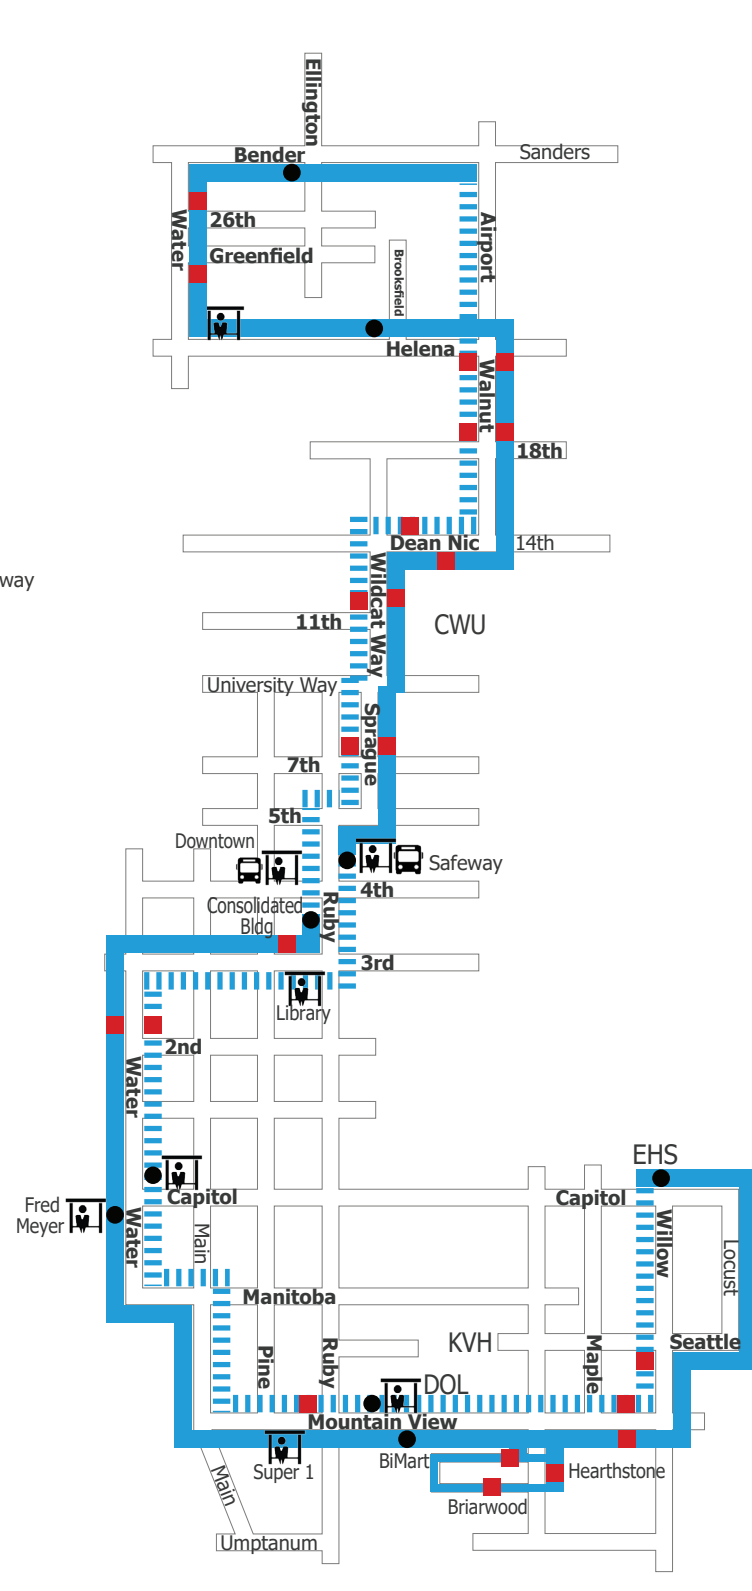

1. On Demand Stop
   - Scheduled Stop
   - Bus Shelter
   - Transfer Service Point
   - Departure Route
   - - - - Return Route
2. Maps are not to scale. All listed times are depart times unless stated otherwise.

ROUTE 14 - BUS STOPS

	Depart 4th & Ruby (DOWNTOWN)	Water & Capitol (FRED MEYER)	Mtn. View & Whitman (BIMART)	Capitol & Willow (EHS)	Mtn. View & Whitman (DOL)	Water & Capitol (FRED MEYER)	Depart 4th & Ruby (DOWNTOWN)	Helena & Brookfield	Bender & Ellington	Arrive 4th & Ruby (DOWNTOWN)
AM	6:55	7:00	7:04	7:11	7:17	7:22	7:27	7:34	7:38	7:45
	7:55	8:00	8:04	8:11	8:17	8:22	8:27	8:34	8:38	8:45
	8:55	9:00	9:04	9:11	9:17	9:22	9:27	9:34	9:38	9:45
	9:55	10:00	10:04	10:11	10:17	10:22	10:27	10:34	10:38	10:45
	10:55	11:00	11:04	11:11	11:17	11:22	11:27	11:34	11:38	11:45
PM	11:55	12:00	12:04	12:11	12:17	12:22	12:27	12:34	12:38	12:45
	12:55	1:00	1:04	1:11	1:17	1:22	1:27	1:34	1:38	1:45
	1:55	2:00	2:04	2:11	2:17	2:22	2:27	2:34	2:38	2:45
	2:55	3:00	3:04	3:11	3:17	3:22	3:27	3:34	3:38	3:45
	3:55	4:00	4:04	4:11	4:17	4:22	4:27	4:34	4:38	4:45
	4:55	5:00	5:04	5:11	5:17	5:22	5:27	5:34	5:38	5:45

ADA Paratransit Services

ADA Paratransit service is a great way for persons with alternative transportation needs to access fare free accessible door to door transportation services within the City limits of Ellensburg.

To qualify for services, apply online at www.adaride.com or call 877-232-7433. You may also call HopeSource at 509-933-2287.

Service Hours: Daily 6:55 AM to 8:15 PM.