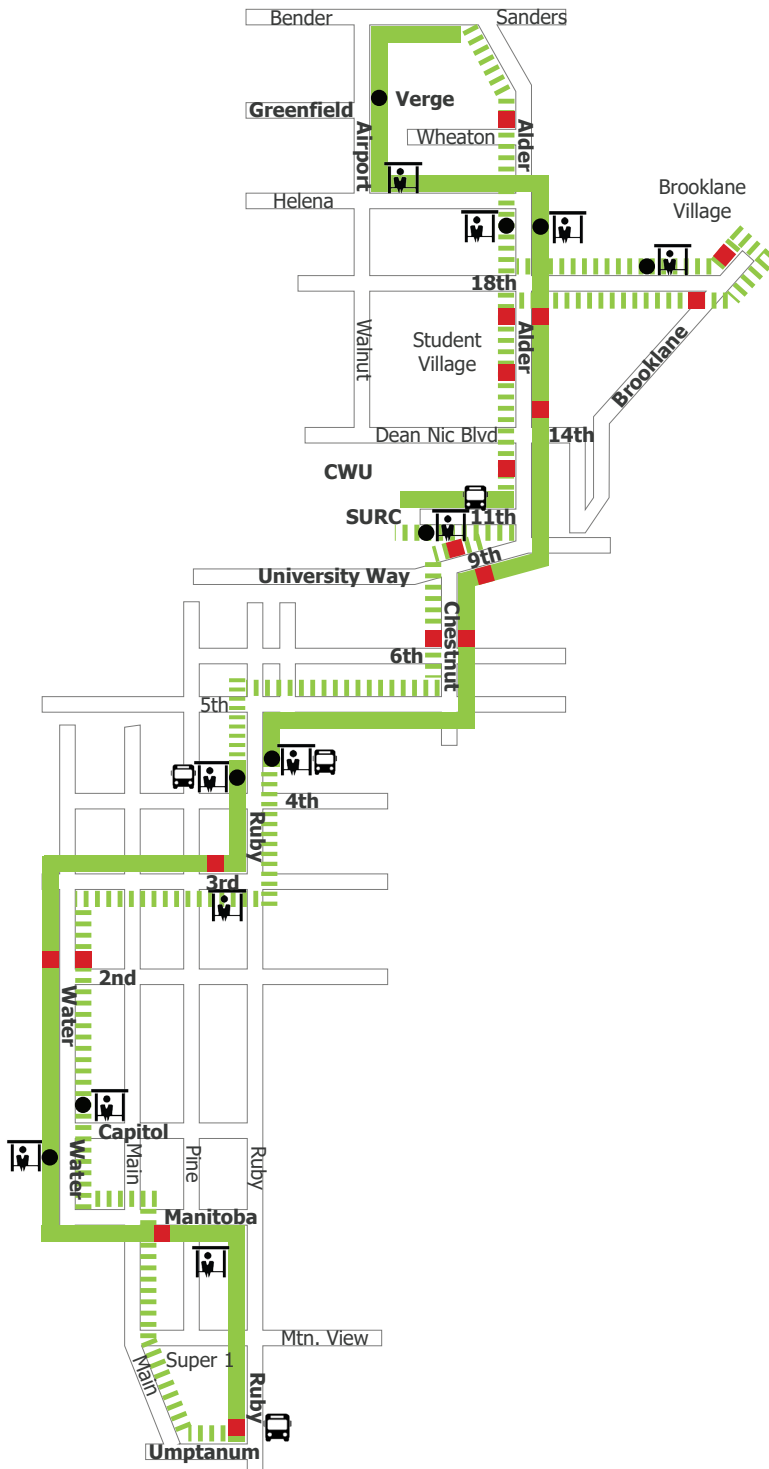

- Parada a pedido
- Ruta de salida
- Ruta de salida
- Marquesina de autobús
- Punto de servicio de traslado
- ||||| Ruta de regreso

Los mapas no están a escala. Todos los horarios indicados son horarios de salida a menos que se indique lo contrario.

RUTA 12 A y RUTA 12 B - PARADA DE AUTOBÚS