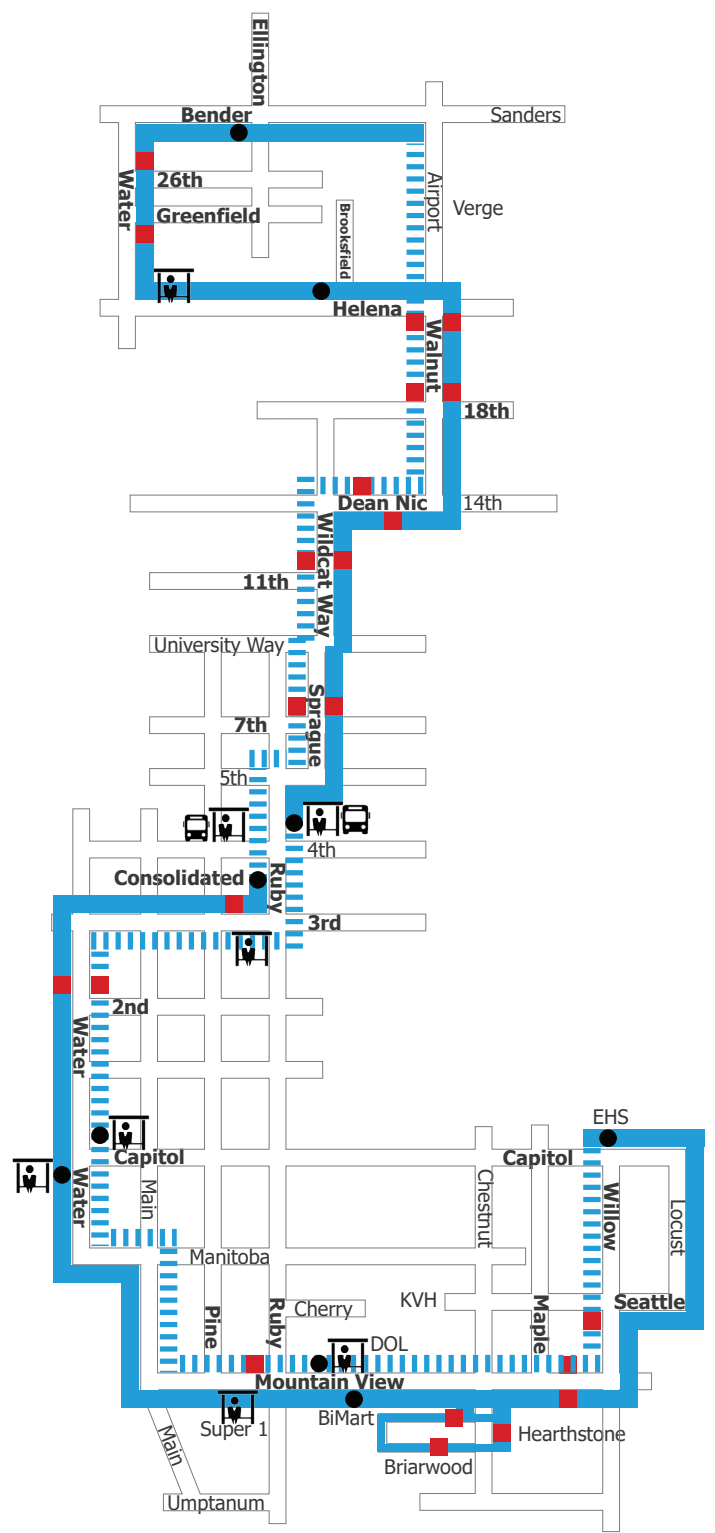

Servicio ADA Paratransito de Central Transit

El servicio de paratransito de la ADA es una excelente manera para que las personas con necesidades de transporte alternativo accedan a servicios de transporte puerta a puerta accesibles y gratuitos dentro de los límites de la ciudad de Ellensburg.

Para calificar para los servicios, presente su solicitud en línea en www.adaride.com o llame al 877-232-7433. También puede llamar a HopeSource al 509-933-2287.

Servicio GRATUITO para todos los pasajeros