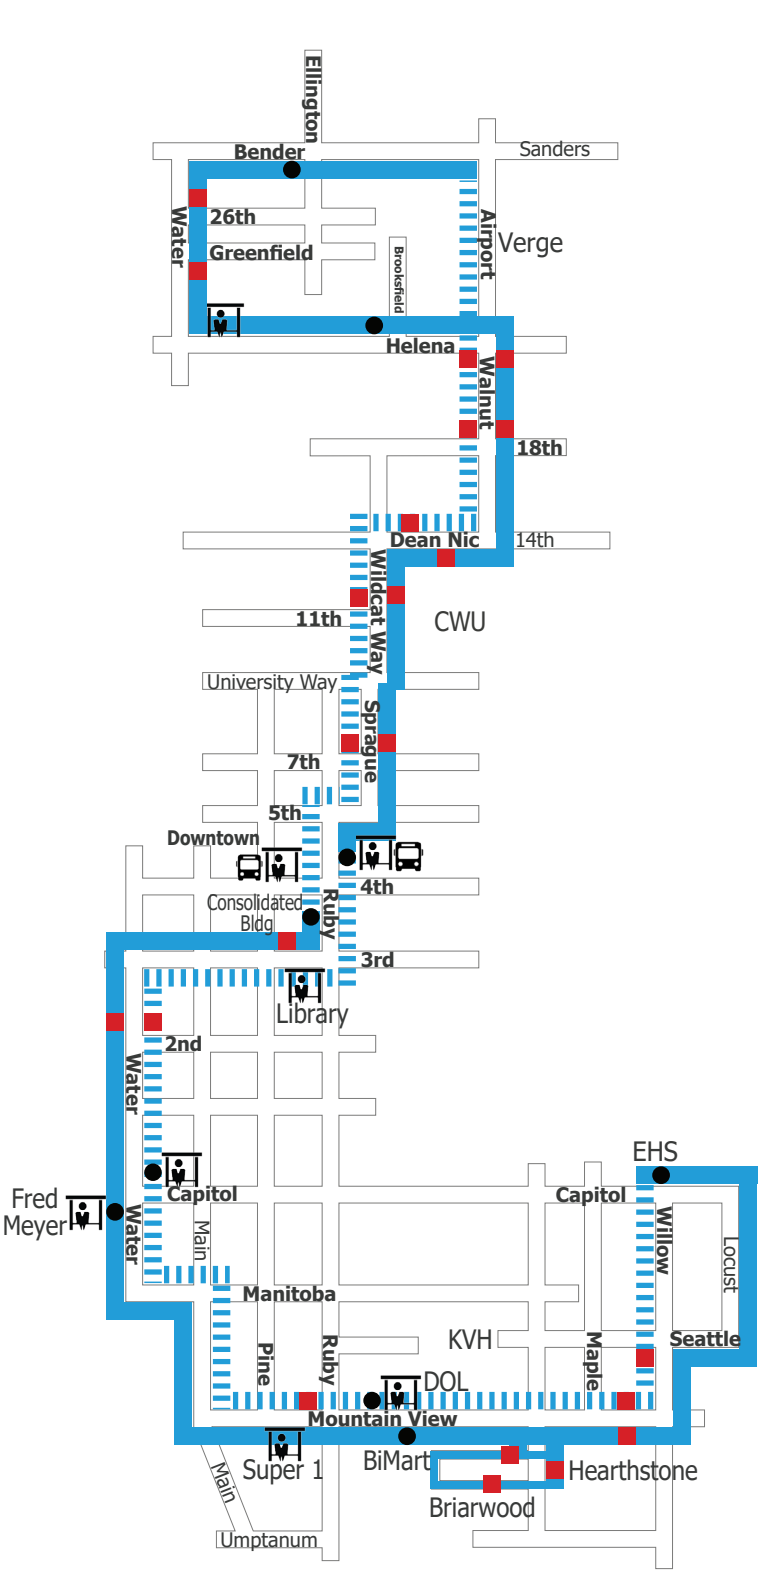

- On Demand Stop
- Scheduled Stop
- Departure Route
- Bus Shelter
- Transfer Service Point
- - - - Return Route

Maps are not to scale. All listed times are depart times unless stated otherwise.

ROUTE 14 - BUS STOPS

	Depart 4th & Ruby (DOWNTOWN)	Water & Capitol (FRED MEYER)	Mtn. View & Whitman (BIMART)	Capitol & Willow (EHS)	Mtn. View & Whitman (DOL)	Water & Capitol (FRED MEYER)	Depart 4th & Ruby (DOWNTOWN)	Helena & Brookfield	Bender & Ellington	Arrive 4th & Ruby (DOWNTOWN)
AM	6:55	7:00	7:04	7:11	7:17	7:22	7:27	7:34	7:38	7:45
	7:55	8:00	8:04	8:11	8:17	8:22	8:27	8:34	8:38	8:45
	8:55	9:00	9:04	9:11	9:17	9:22	9:27	9:34	9:38	9:45
	9:55	10:00	10:04	10:11	10:17	10:22	10:27	10:34	10:38	10:45
	10:55	11:00	11:04	11:11	11:17	11:22	11:27	11:34	11:38	11:45
PM	11:55	12:00	12:04	12:11	12:17	12:22	12:27	12:34	12:38	12:45
	12:55	1:00	1:04	1:11	1:17	1:22	1:27	1:34	1:38	1:45
	1:55	2:00	2:04	2:11	2:17	2:22	2:27	2:34	2:38	2:45
	2:55	3:00	3:04	3:11	3:17	3:22	3:27	3:34	3:38	3:45
	3:55	4:00	4:04	4:11	4:17	4:22	4:27	4:34	4:38	4:45
	4:55	5:00	5:04	5:11	5:17	5:22	5:27	5:34	5:38	5:45

ADA Paratransit Services

ADA Paratransit service is a great way for persons with alternative transportation needs to access fare free accessible door to door transportation services within the City limits of Ellensburg.

To qualify for services, apply online at www.adaride.com or call 877-232-7433. You may also call HopeSource at 509-933-2287.

Service Hours: Daily 6:55 AM to 8:15 PM.