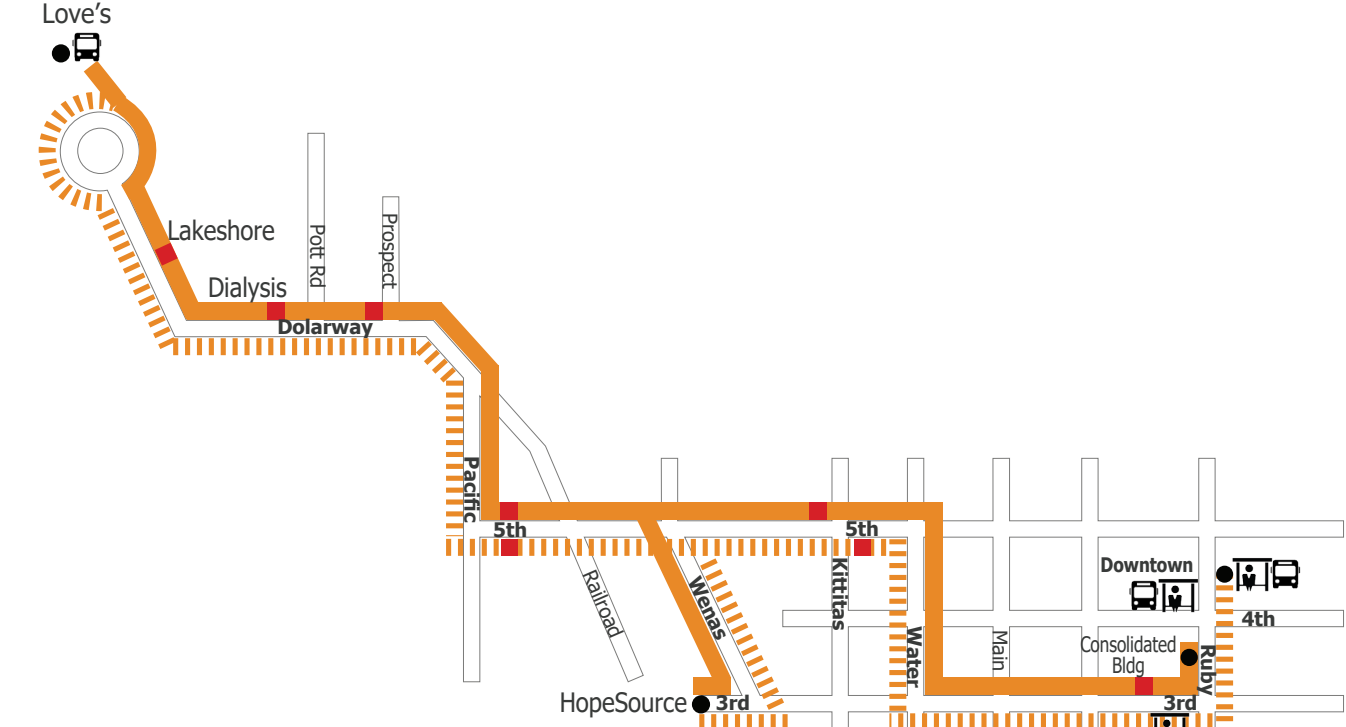

ROUTE 15 - BUS STOPS

	Depart Ruby & 4th (DOWNTOWN)	3rd & Wenas (HOPESOURCE)	Dolarway & Prospect (DIALYSIS) *On Demand Stop	I-90 West Interchange (LOVE'S)	5th & Pacific	3rd & Wenas (HOPESOURCE)	Arrive Ruby & 4th (DOWNTOWN)
AM	7:58	8:04	8:08	8:12	8:15	8:17	8:21
	8:58	9:04	9:08	9:12	9:15	9:17	9:21
	9:58	10:04	10:08	10:12	10:15	10:17	10:21
	10:58	11:04	11:08	11:12	11:15	11:17	11:21
	11:58	12:04	12:08	12:12	12:15	12:17	12:21
PM	12:58	1:04	1:08	1:12	1:15	1:17	1:21
	1:58	2:04	2:08	2:12	2:15	2:17	2:21
	2:58	3:04	3:08	3:12	3:15	3:17	3:21
	3:58	4:04	4:08	4:12	4:15	4:17	4:21
	4:58	5:04	5:08	5:12	5:15	5:17	5:21
	5:58	6:04	6:08	6:12	6:15	6:17	6:21

Maps are not to scale. All listed times are departure times unless stated otherwise.

- On Demand Stop
- Scheduled Stop
- Bus Shelter
- Transfer Service Point
- Departure Route
- - - - Return Route