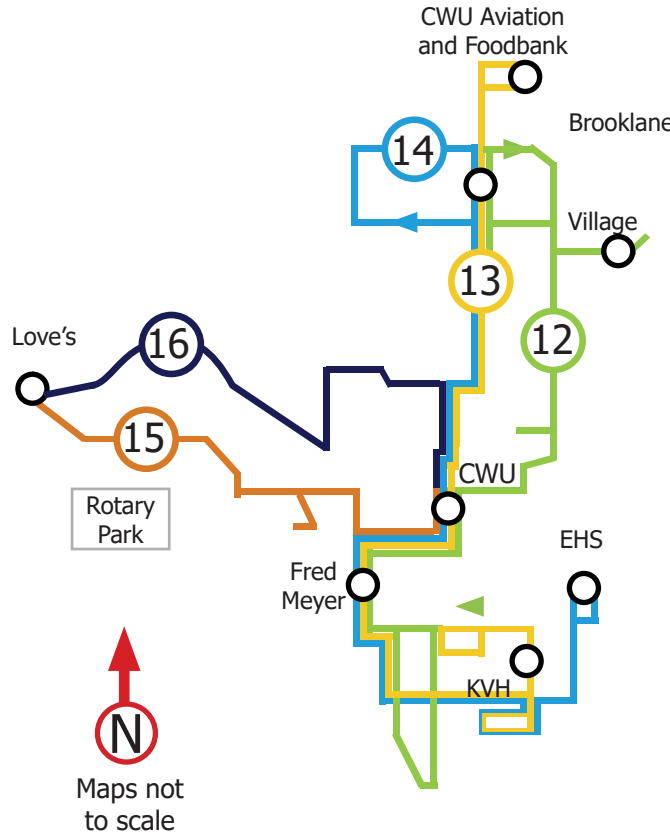

ROUTE 16 - BUS STOPS

	Depart Ruby & 4th (DOWNTOWN)	Cora & 15th	I-90 West Interchange (LOVE'S)	University Way (DSHS)	Cora & Rainier	Arrive Ruby & 4th (DOWNTOWN)
AM	7:25	7:33	7:38	7:42	7:43	7:50
	8:25	8:33	8:38	8:42	8:43	8:50
	9:25	9:33	9:38	9:42	9:43	9:50
	10:25	10:33	10:38	10:42	10:43	10:50
	11:25	11:33	11:38	11:42	11:43	11:50
PM	12:25	12:33	12:38	12:42	12:43	12:50
	1:25	1:33	1:38	1:42	1:43	1:50
	2:25	2:33	2:38	2:42	2:43	2:50
	3:25	3:33	3:38	3:42	3:43	3:50
	4:25	4:33	4:38	4:42	4:43	4:50
	5:25	5:33	5:38	5:42	5:43	5:50

	Depart 4th & Ruby (DOWNTOWN)	Airport & Greenfield (VERGE)	Beech & Elmview (FISH)	Depart 4th & Ruby (DOWNTOWN)	Water & Capitol (FRED MEYER)	Mtn. View & Whitman (BIMART)	Chestnut & Seattle (KVH)	Chestnut & Seattle (KVH)	Mtn. View & Whitman (WA DOL)	Water & Capitol (FRED MEYER)	Arrive 4th & Ruby (DOWNTOWN)
AM	6:57	7:04	7:07	7:25	7:30	7:33	7:37	7:43	7:46	7:48	7:50
	7:57	8:04	8:07	8:25	8:30	8:33	8:37	8:43	8:46	8:48	8:50
	8:57	9:04	9:07	9:25	9:30	9:33	9:37	9:43	9:46	9:48	9:50
	9:57	10:04	10:07	10:25	10:30	10:33	10:37	10:43	10:46	10:48	10:50
	10:57	11:04	11:07	11:25	11:30	11:33	11:37	11:43	11:46	11:48	11:50
PM	11:57	12:04	12:07	12:25	12:30	12:33	12:37	12:43	12:46	12:48	12:50
	12:57	1:04	1:07	1:25	1:30	1:33	1:37	1:43	1:46	1:48	1:50
	1:57	2:04	2:07	2:25	2:30	2:33	2:37	2:43	2:46	2:48	2:50
	2:57	3:04	3:07	3:25	3:30	3:33	3:37	3:43	3:46	3:48	3:50
	3:57	4:04	4:07	4:25	4:30	4:33	4:37	4:43	4:46	4:48	4:50
	4:57	5:04	5:07	5:25	5:30	5:33	5:37	5:43	5:46	5:48	5:50
	5:57	6:04	6:07	6:25	6:30	6:33	6:37	6:43	6:46	6:48	6:50

Fixed Route Service Hours

- Route 12A 7:10 AM - 7:45 PM
- Route 12B 7:40 AM - 8:15 PM
- Route 13 6:57 AM - 7:15 PM
- Route 14 6:55 AM - 6:45 PM
- Route 15 7:55 AM - 7:20 PM
- Route 16 7:30 AM - 6:50 PM

Routes At A Glance

Maps not to scale