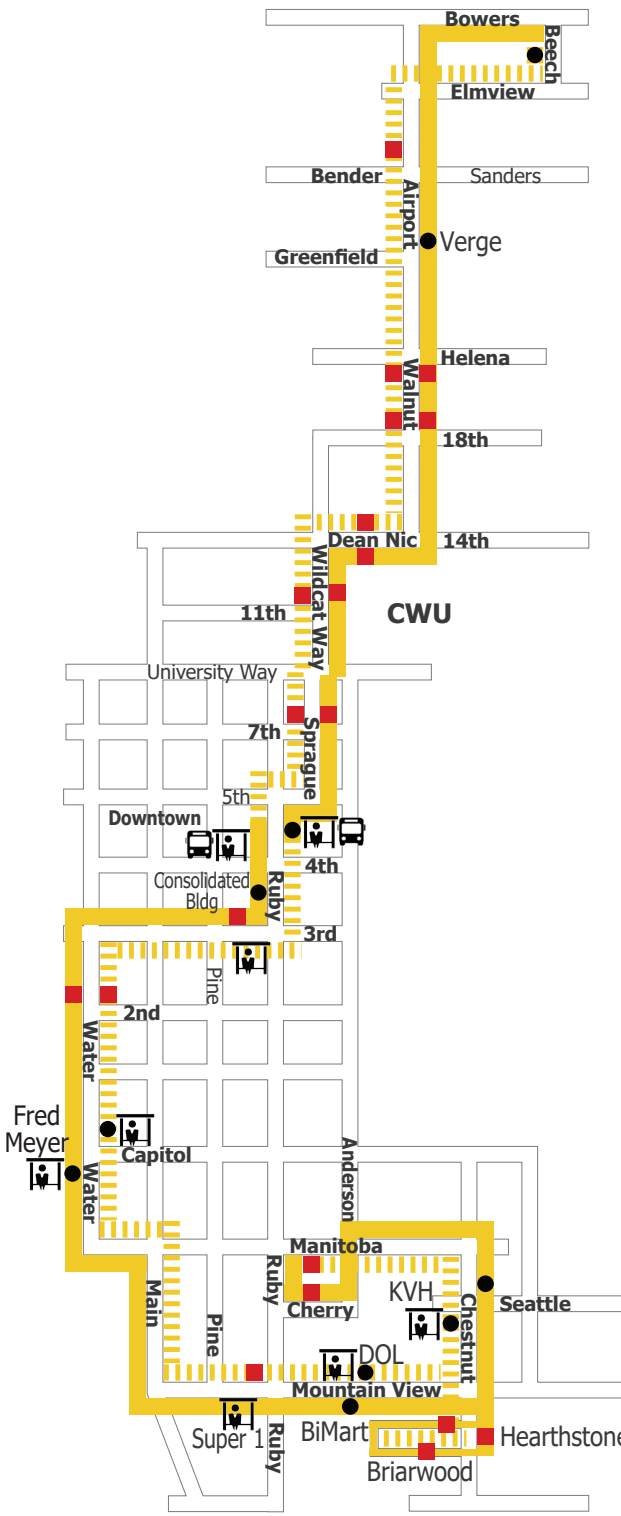

ROUTE 12 A & ROUTE 12 B - BUS STOPS

	Depart 4th & Ruby (DOWNTOWN)	11th & Maple (SURC)	Alder & Helena	Airport & Greenfield (VERGE)	Helena & Alder	18th & Brooklane	11th & Maple (SURC)	Depart 4th & Ruby (DOWNTOWN)	Water & Capitol (FRED MEYER)	Ruby & Umptanum	Water & Capitol (FRED MEYER)	Arrive 4th & Ruby (DOWNTOWN)	
AM	7:10	7:16	7:22	7:25	7:30	7:35	7:40	7:52	7:57	8:02	8:05	8:08	A
	7:40	7:46	7:52	7:55	8:00	8:05	8:10	8:22	8:27	8:32	8:35	8:38	B
	8:10	8:16	8:22	8:25	8:30	8:35	8:40	8:52	8:57	9:02	9:05	9:08	A
	8:40	8:46	8:52	8:55	9:00	9:05	9:10	9:22	9:27	9:32	9:35	9:38	B
	9:10	9:16	9:22	9:25	9:30	9:35	9:40	9:52	9:57	10:02	10:05	10:08	A
	9:40	9:46	9:52	9:55	10:00	10:05	10:10	10:22	10:27	10:32	10:35	10:38	B
	10:10	10:16	10:22	10:25	10:30	10:35	10:40	10:52	10:57	11:02	11:05	11:08	A
	10:40	10:46	10:52	10:55	11:00	11:05	11:10	11:22	11:27	11:32	11:35	11:38	B
	11:10	11:16	11:22	11:25	11:30	11:35	11:40	11:52	11:57	12:02	12:05	12:08	A
	11:40	11:46	11:52	11:55	12:00	12:05	12:10	12:22	12:27	12:32	12:35	12:38	B
PM	12:10	12:16	12:22	12:25	12:30	12:35	12:40	12:52	12:57	1:02	1:05	1:08	A
	12:40	12:46	12:52	12:55	1:00	1:05	1:10	1:22	1:27	1:32	1:35	1:38	B
	1:10	1:16	1:22	1:25	1:30	1:35	1:40	1:52	1:57	2:02	2:05	2:08	A
	1:40	1:46	1:52	1:55	2:00	2:05	2:10	2:22	2:27	2:32	2:35	2:38	B
	2:10	2:16	2:22	2:25	2:30	2:35	2:40	2:52	2:57	3:02	3:05	3:08	A
	2:40	2:46	2:52	2:55	3:00	3:05	3:10	3:22	3:27	3:32	3:35	3:38	B
	3:10	3:16	3:22	3:25	3:30	3:35	3:40	3:52	3:57	4:02	4:05	4:08	A
	3:40	3:46	3:52	3:55	4:00	4:05	4:10	4:22	4:27	4:32	4:35	4:38	B
	4:10	4:16	4:22	4:25	4:30	4:35	4:40	4:52	4:57	5:02	5:05	5:08	A
	4:40	4:46	4:52	4:55	5:00	5:05	5:10	5:22	5:27	5:32	5:35	5:38	B
	5:10	5:16	5:22	5:25	5:30	5:35	5:40	5:52	5:57	6:02	6:05	6:08	A
	5:40	5:46	5:52	5:55	6:00	6:05	6:10	6:22	6:27	6:32	6:35	6:38	B
	6:10	6:16	6:22	6:25	6:30	6:35	6:40	6:52	6:57	7:02	7:05	7:08	A
6:40	6:46	6:55	6:25	7:00	7:05	7:10	7:22	7:27	7:32	7:35	7:38	B	
7:10	7:16	7:22	7:25	7:30	7:35	7:40	Brooklane is served by Routes 12A 12B Southbound Only					A	
7:40	7:46	7:52	7:55	8:00	8:05	8:10						B	