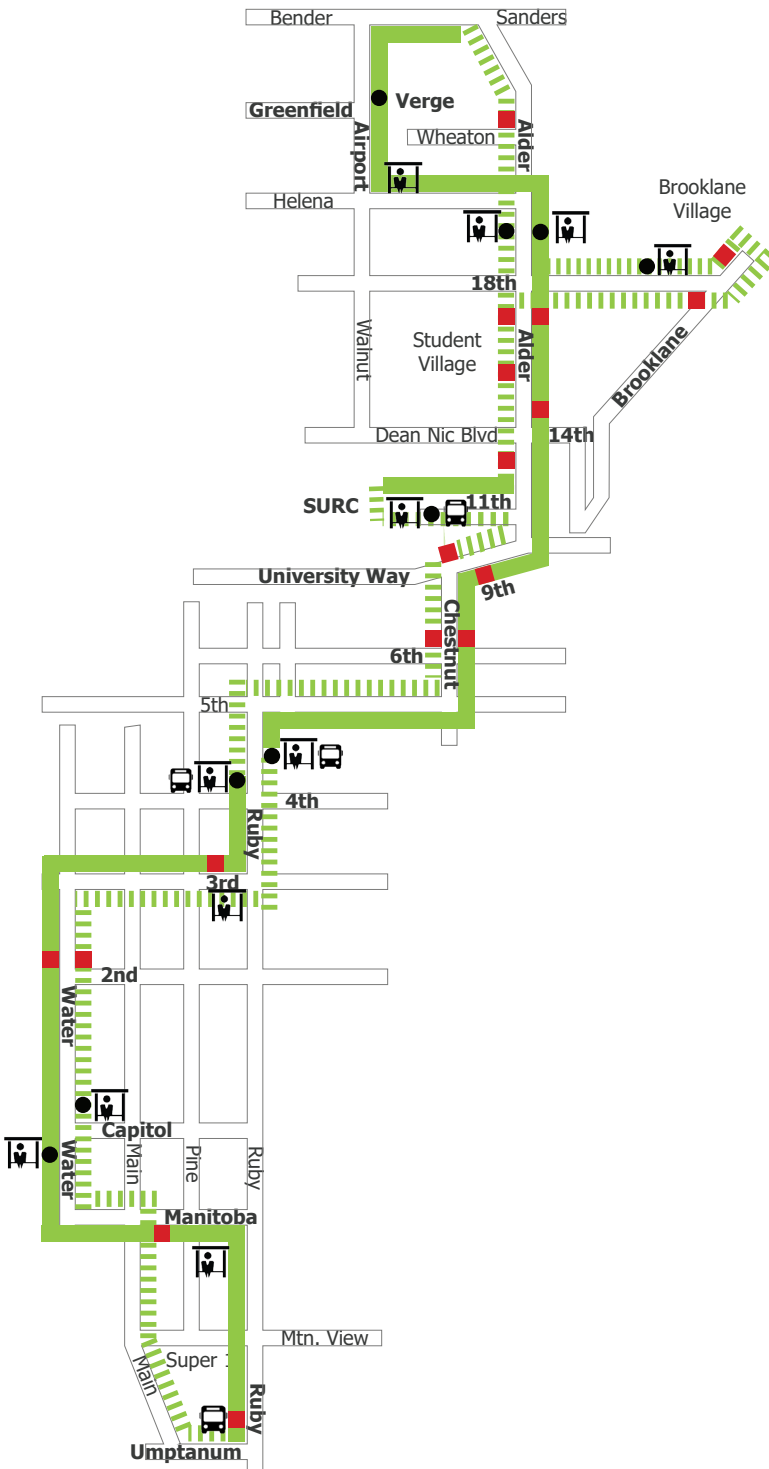

- On Demand Stop
- Scheduled Stop
- Departure Route
- Bus Shelter
- Transfer Service Point
- ||| Return Route

Maps are not to scale. All listed times are departure times unless stated otherwise.

ROUTE 12 A & ROUTE 12 B - BUS STOPS