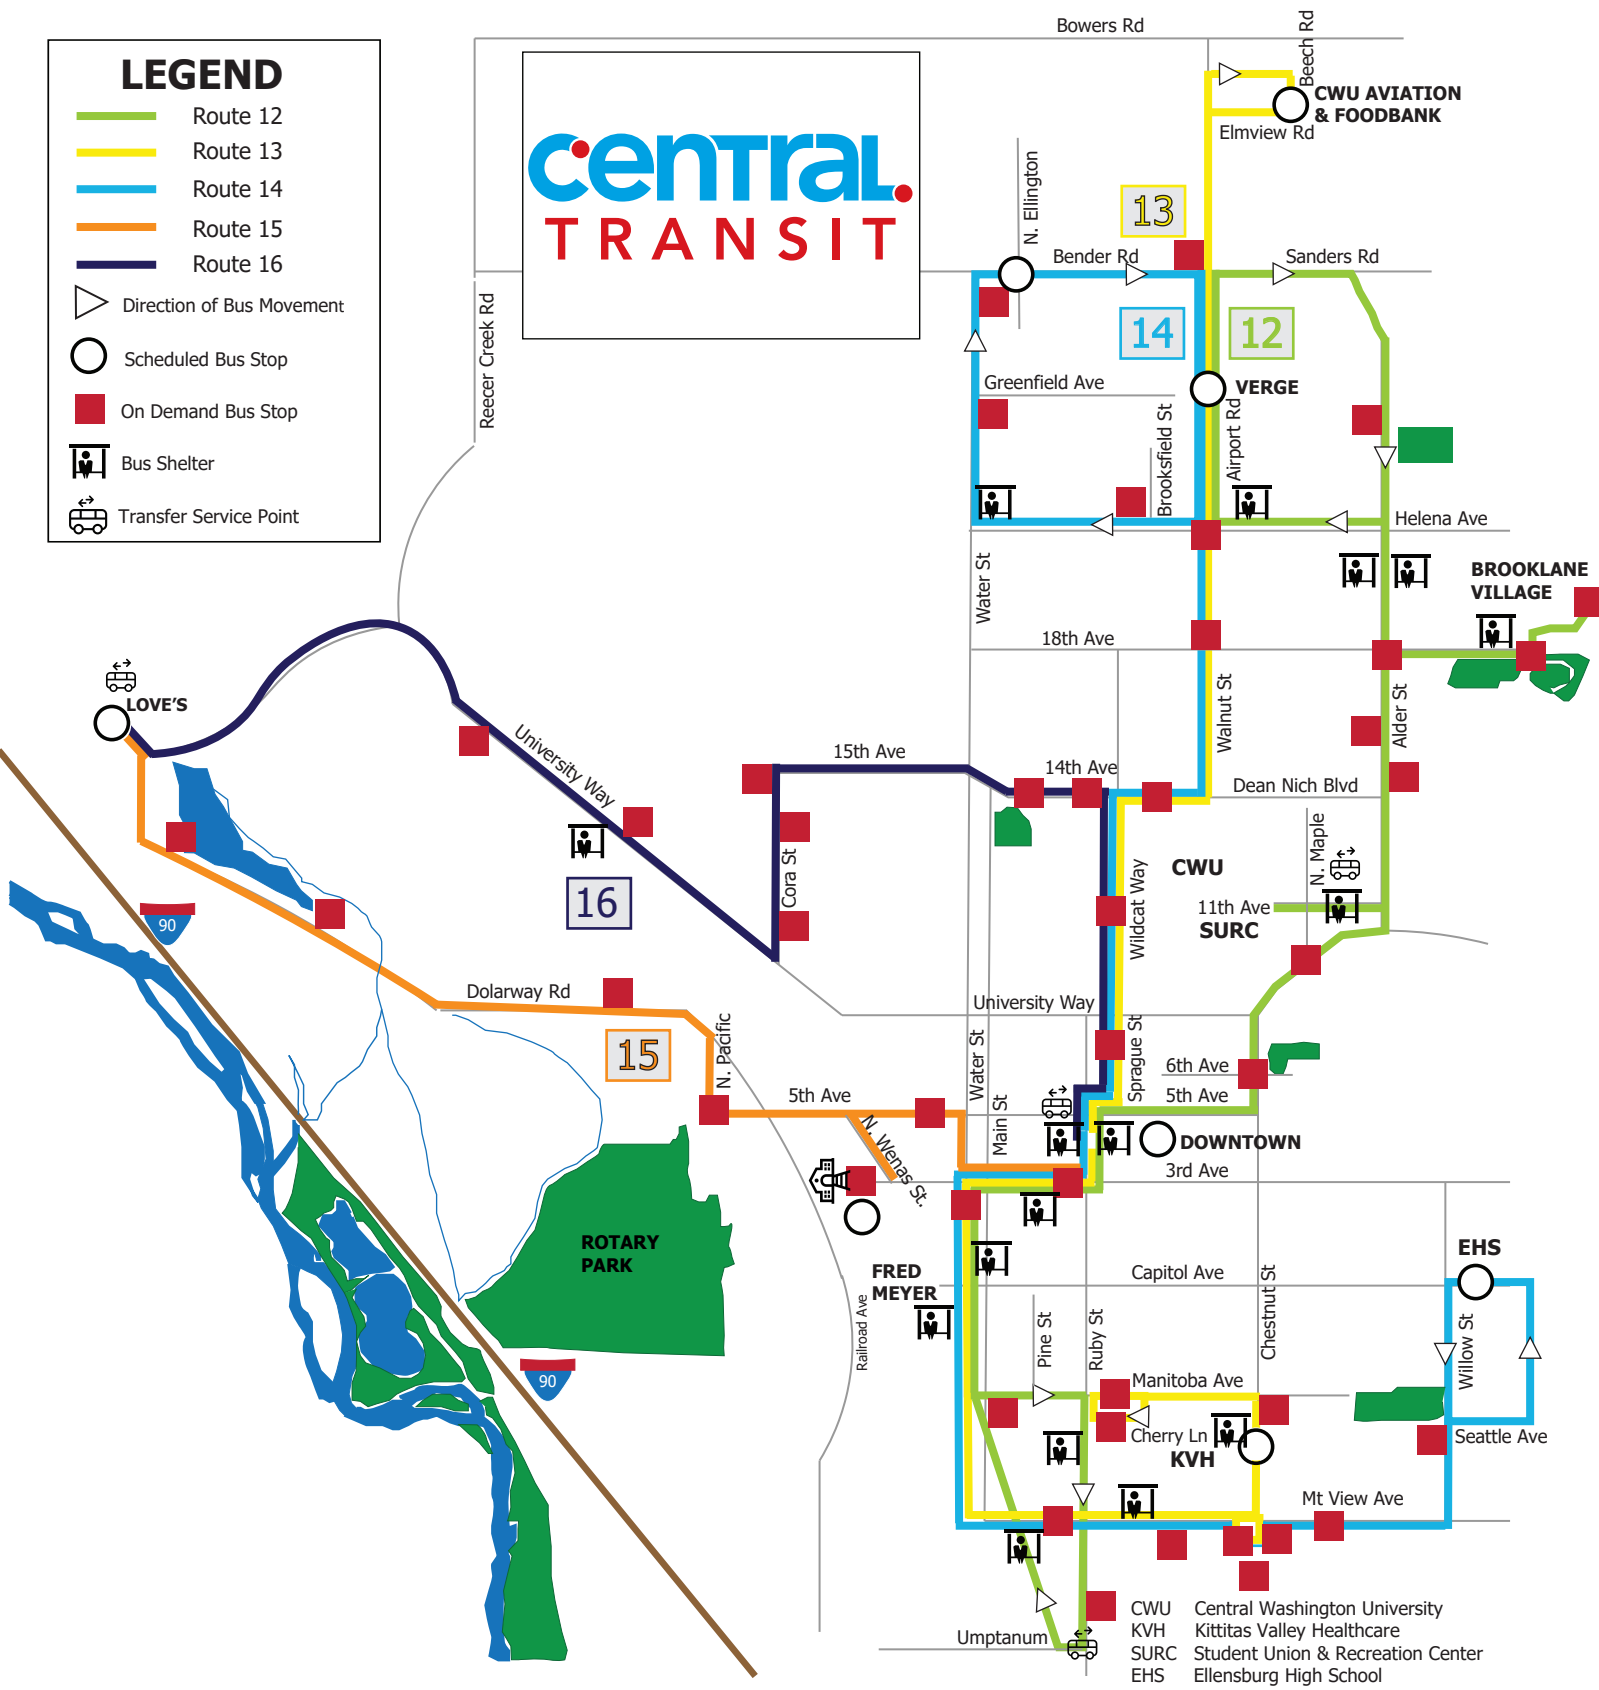

LEGEND

- Route 12
- Route 13
- Route 14
- Route 15
- Route 16
- Direction of Bus Movement
- Scheduled Bus Stop
- On Demand Bus Stop
- Bus Shelter
- Transfer Service Point

CWU Central Washington University
 KVH Kittitas Valley Healthcare
 SURC Student Union & Recreation Center
 EHS Ellensburg High School