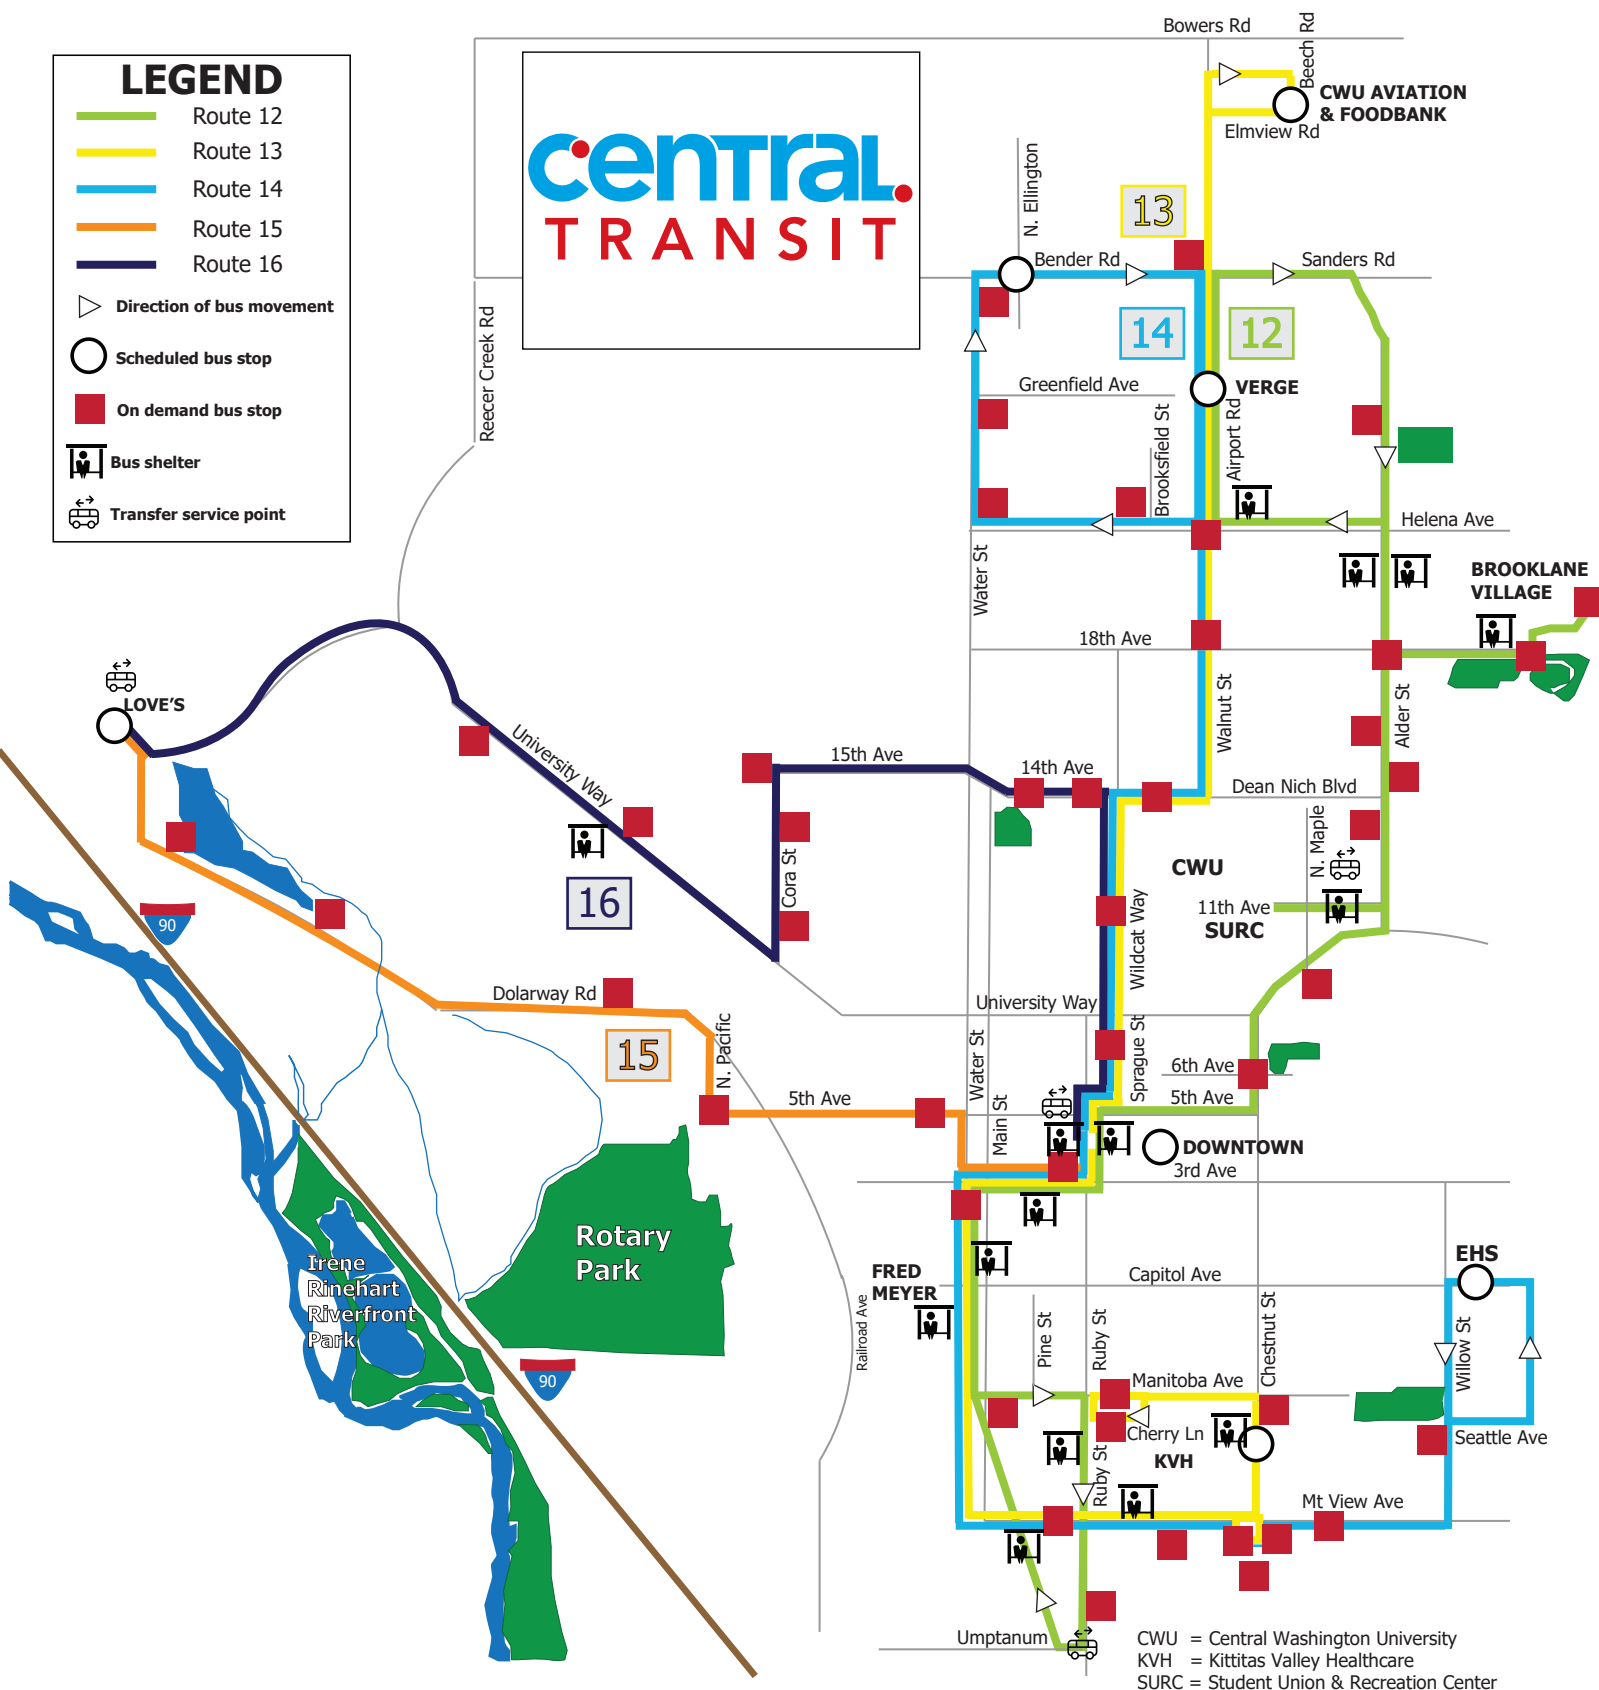

LEGEND

- Route 12
- Route 13
- Route 14
- Route 15
- Route 16
- Direction of bus movement
- Scheduled bus stop
- On demand bus stop
- Bus shelter
- Transfer service point

CWU = Central Washington University
 KVH = Kittitas Valley Healthcare
 SURC = Student Union & Recreation Center
 EHS = Ellensburg High School