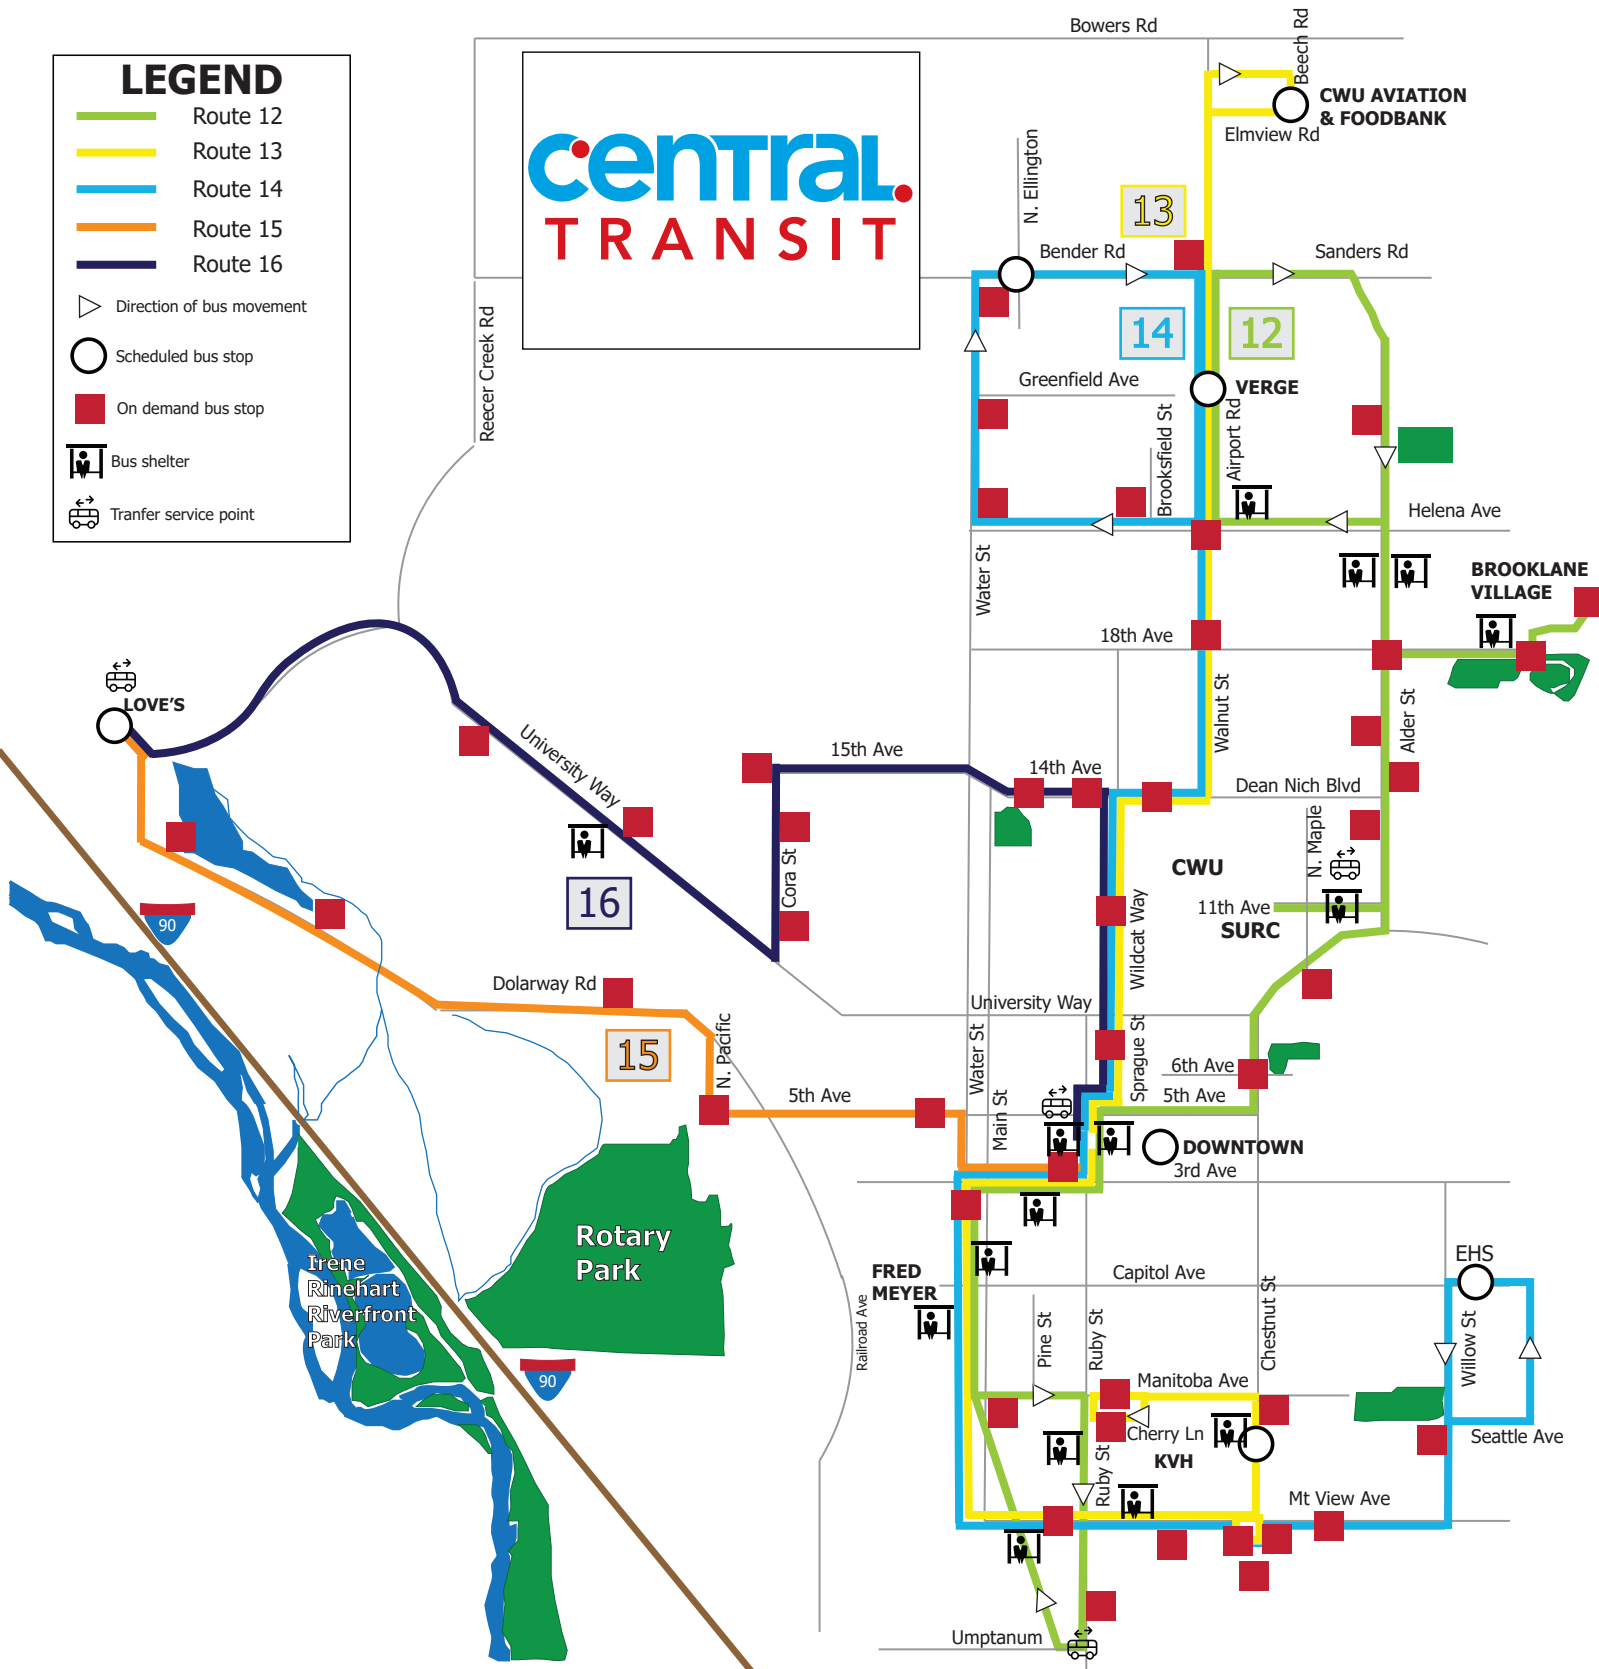

LEGEND

- Route 12
- Route 13
- Route 14
- Route 15
- Route 16
- ▷ Direction of bus movement
- Scheduled bus stop
- On demand bus stop
- Bus shelter
- Transfer service point

CWU = CENTRAL WASHINGTON UNIVERSITY
 KVH = KITTITAS VALLEY HEALTHCARE
 SURC = STUDENT UNION & RECREATION CENTER
 EHS = ELLENSBURG HIGH SCHOOL