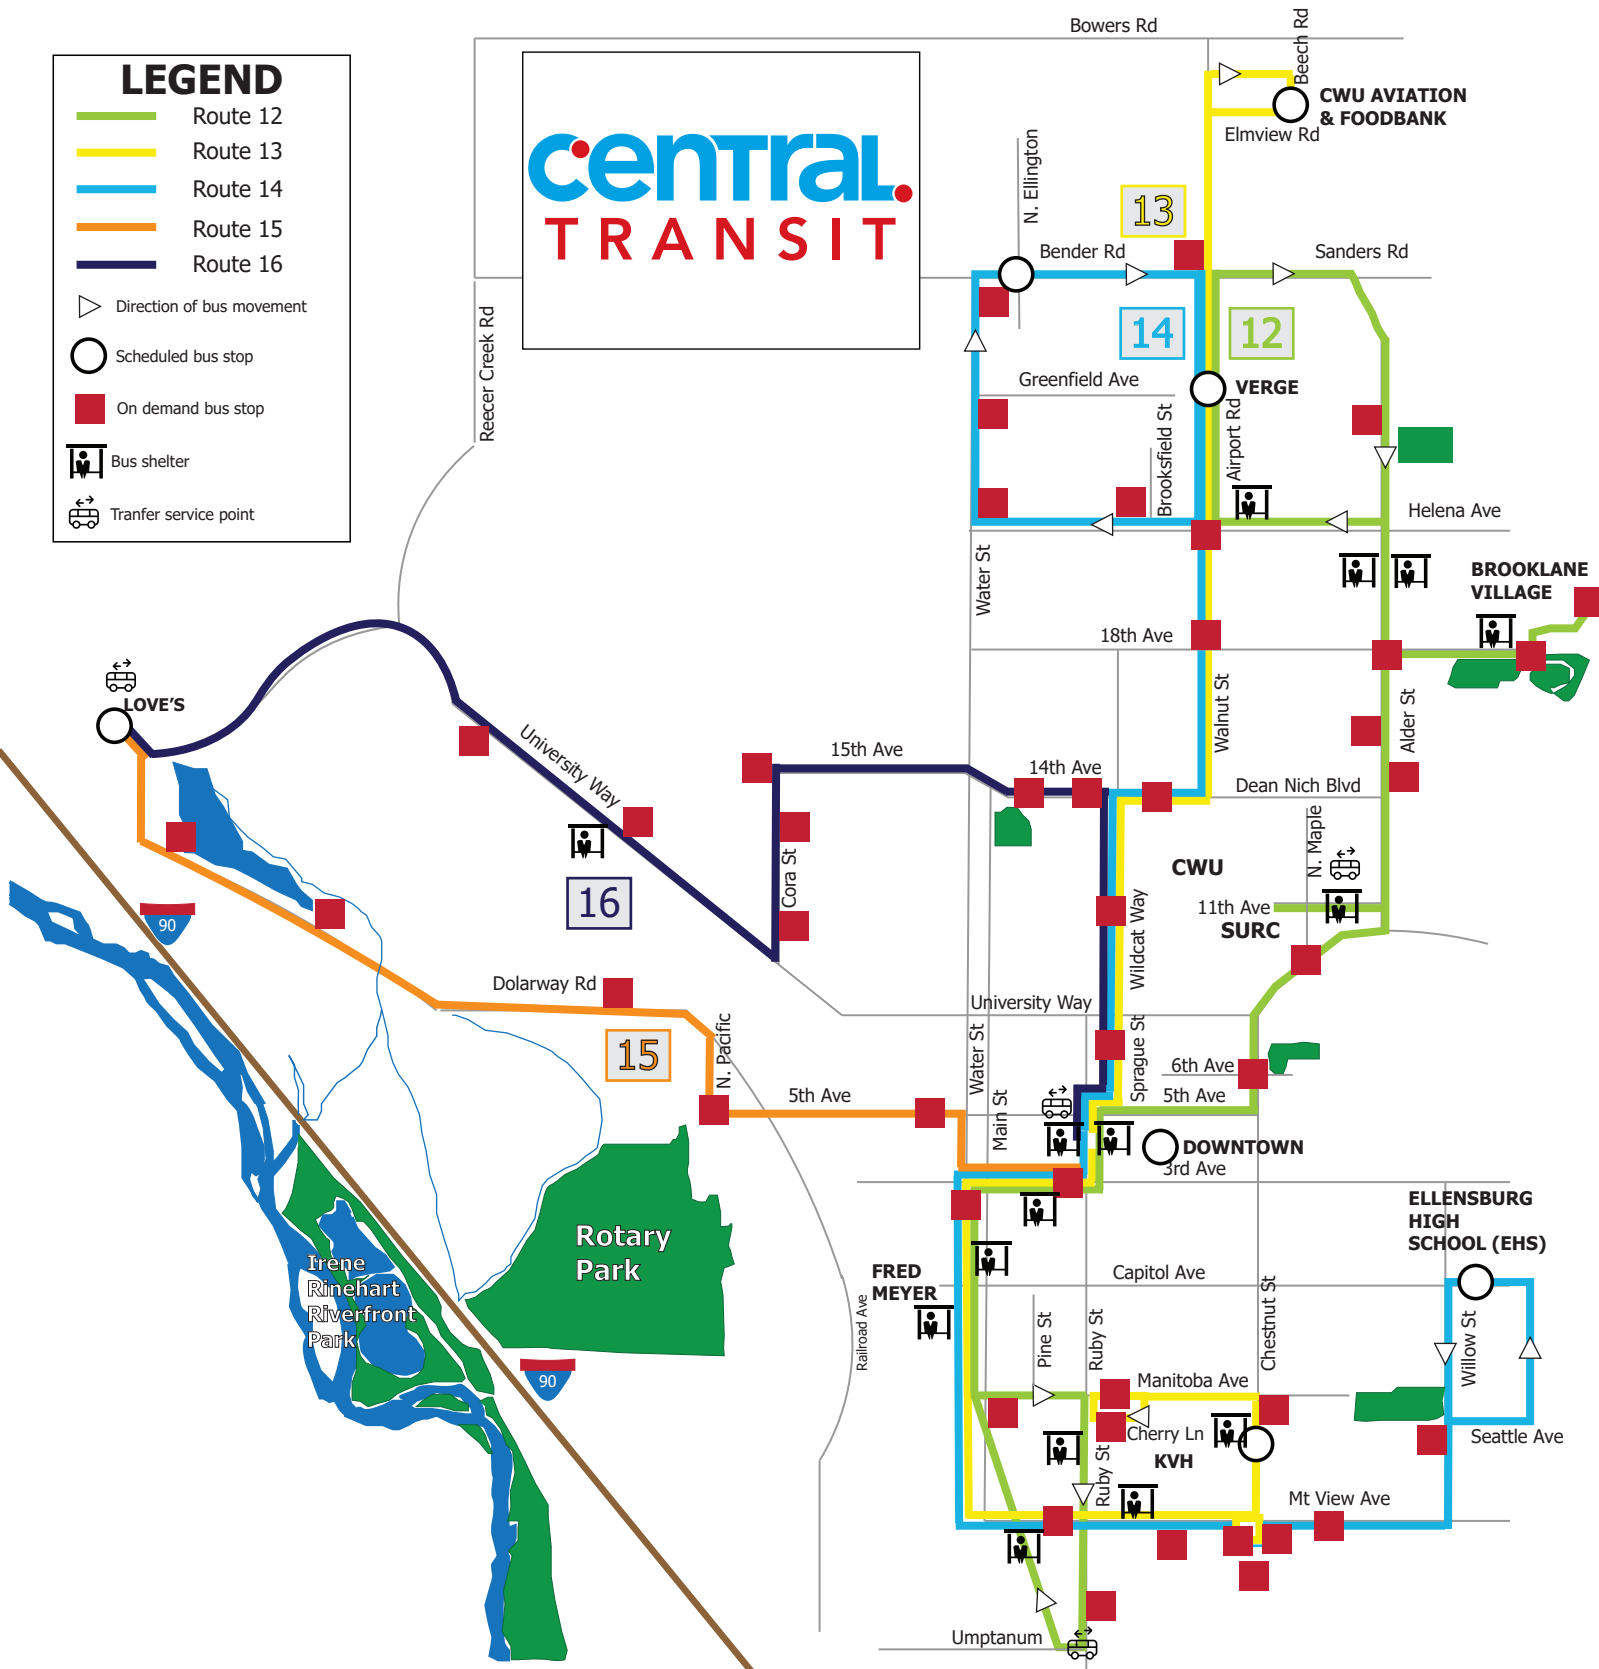

**LEGEND**

- Route 12
- Route 13
- Route 14
- Route 15
- Route 16
- ▷ Direction of bus movement
- Scheduled bus stop
- On demand bus stop
- Bus shelter
- Transfer service point

CWU = CENTRAL WASHINGTON UNIVERSITY  
 KVH = KITTITAS VALLEY HEALTHCARE  
 SURC = STUDENT UNION & RECREATION CENTER