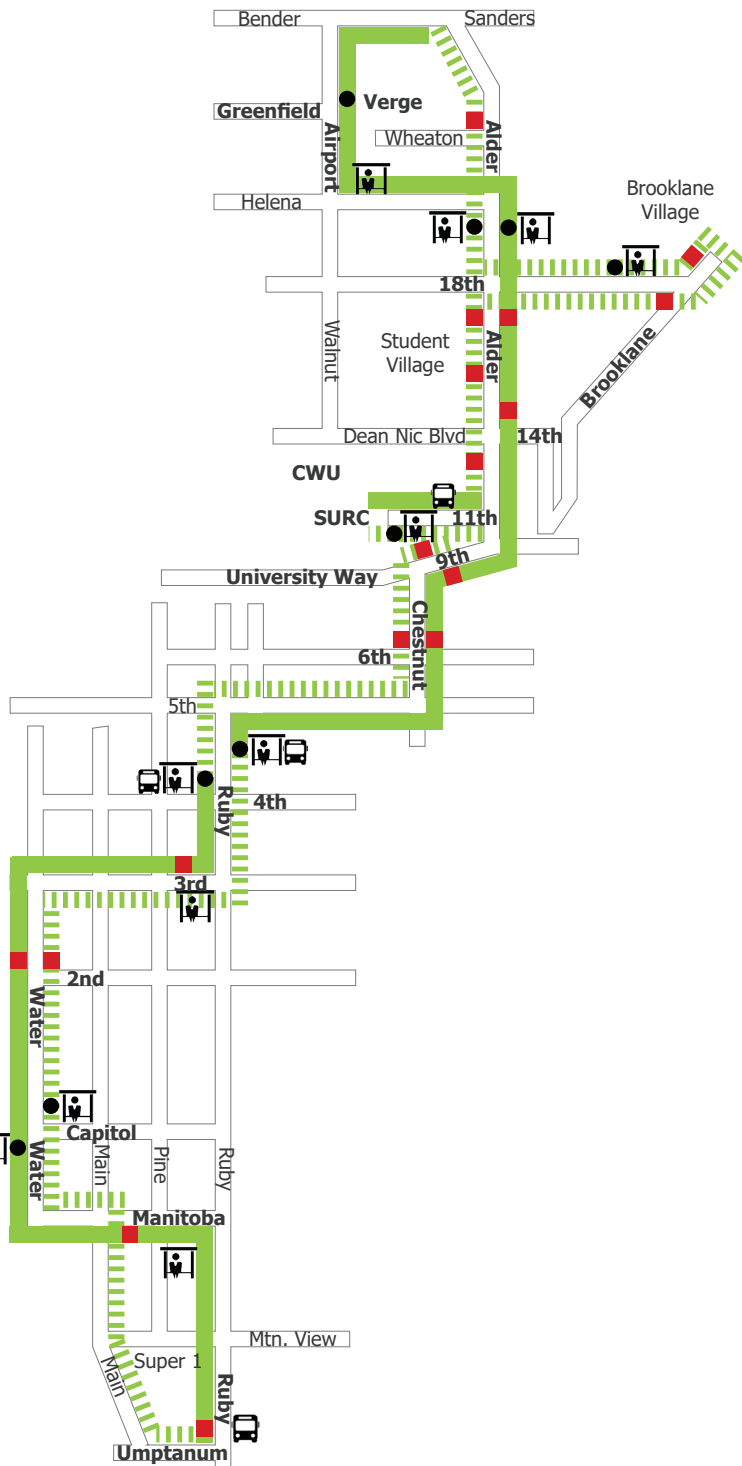

- On-Demand Stop
- Scheduled Stop
- Departure Route
- Bus Shelter
- Transfer Service Point
- | | | | Return Route

Maps are not to scale. All listed times are depart times unless it states otherwise.

ROUTE 12 A & ROUTE 12 B - BUS STOPS

	Depart 4th & Ruby (DOWNTOWN)	11th & Maple (SURC)	Alder & Helena	Airport & Greenfield (VERGE)	Helena & Alder	18th & Brooklane	11th & Maple (SURC)	Depart 4th & Ruby (DOWNTOWN)	Water & Capitol (FRED MEYER)	Ruby & Umptanum	Water & Capitol (FRED MEYER)	Arrive 4th & Ruby (DOWNTOWN)	
AM	7:10	7:16	7:22	7:25	7:30	7:35	7:40	7:52	7:57	8:02	8:05	8:08	A
	7:40	7:46	7:52	7:55	8:00	8:05	8:10	8:22	8:27	8:32	8:35	8:38	B
	8:10	8:16	8:22	8:25	8:30	8:35	8:40	8:52	8:57	9:02	9:05	9:08	A
	8:40	8:46	8:52	8:55	9:00	9:05	9:10	9:22	9:27	9:32	9:35	9:38	B
	9:10	9:16	9:22	9:25	9:30	9:35	9:40	9:52	9:57	10:02	10:05	10:08	A
	9:40	9:46	9:52	9:55	10:00	10:05	10:10	10:22	10:27	10:32	10:35	10:38	B
	10:10	10:16	10:22	10:25	10:30	10:35	10:40	10:52	10:57	11:02	11:05	11:08	A
PM	10:40	10:46	10:52	10:55	11:00	11:05	11:10	11:22	11:27	11:32	11:35	11:38	B
	11:10	11:16	11:22	11:25	11:30	11:35	11:40	11:52	11:57	12:02	12:05	12:08	A
	11:40	11:46	11:52	11:55	12:00	12:05	12:10	12:22	12:27	12:32	12:35	12:38	B
	12:10	12:16	12:22	12:25	12:30	12:35	12:40	12:52	12:57	1:02	1:05	1:08	A
	12:40	12:46	12:52	12:55	1:00	1:05	1:10	1:22	1:27	1:32	1:35	1:38	B
	1:10	1:16	1:22	1:25	1:30	1:35	1:40	1:52	1:57	2:02	2:05	2:08	A
	1:40	1:46	1:52	1:55	2:00	2:05	2:10	2:22	2:27	2:32	2:35	2:38	B
	2:10	2:16	2:22	2:25	2:30	2:35	2:40	2:52	2:57	3:02	3:05	3:08	A
	2:40	2:46	2:52	2:55	3:00	3:05	3:10	3:22	3:27	3:32	3:35	3:38	B
	3:10	3:16	3:22	3:25	3:30	3:35	3:40	3:52	3:57	4:02	4:05	4:08	A
	3:40	3:46	3:52	3:55	4:00	4:05	4:10	4:22	4:27	4:32	4:35	4:38	B
	4:10	4:16	4:22	4:25	4:30	4:35	4:40	4:52	4:57	5:02	5:05	5:08	A
	4:40	4:46	4:52	4:55	5:00	5:05	5:10	5:22	5:27	5:32	5:35	5:38	B
	5:10	5:16	5:22	5:25	5:30	5:35	5:40	5:52	5:57	6:02	6:05	6:08	A
	5:40	5:46	5:52	5:55	6:00	6:05	6:10	6:22	6:27	6:32	6:35	6:38	B
	6:10	6:16	6:22	6:25	6:30	6:35	6:40	6:52	6:57	7:02	7:05	7:08	A
	6:40	6:46	6:52	6:55	7:00	7:05	7:10	7:22	7:27	7:32	7:35	7:38	B
7:10	7:16	7:22	7:25	7:30	7:35	7:40	Brooklane is served by Routes 12A | 12B South-bound Only					A	
7:40	7:46	7:52	7:55	8:00	8:05	8:10						B