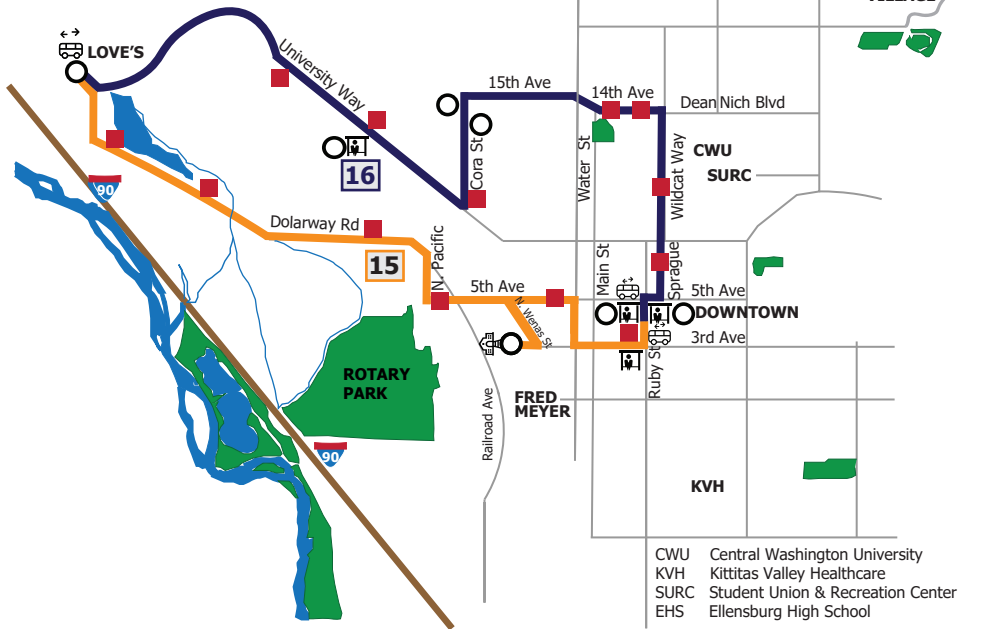

Route 16 - DAILY SERVICE EVERY 60 MINUTES

Westbound

From Ruby & 4th via University Way
To I-90 West Interchange

Eastbound

From I-90 West Interchange
To Ruby & 4th via University Way

ROUTE 16 LEGEND

- Direction of bus movement
- Scheduled bus stop
- On Demand bus stop
- Bus Shelter
- Transfer point

Timed bus stop

Depart Ruby & 4th (Downtown)	Cora & 15th SB	I-90 West Interchange (Love's)	University Way DSHS	Arrive Ruby & 4th (Downtown)
7:25	7:33	7:38	7:42	7:50
8:25	8:33	8:38	8:42	8:50
9:25	9:33	9:38	9:42	9:50
10:25	10:33	10:38	10:42	10:50
11:25	11:33	11:38	11:42	11:50
12:25	12:33	12:38	12:42	12:50
1:25	1:33	1:38	1:42	1:50
2:25	2:33	2:38	2:42	2:50
3:25	3:33	3:38	3:42	3:50
4:25	4:33	4:38	4:42	4:50
5:25	5:33	5:38	5:42	5:50
6:25	6:33	6:38	6:42	6:50

CWU Central Washington University
 KVH Kittitas Valley Healthcare
 SURC Student Union & Recreation Center
 EHS Ellensburg High School