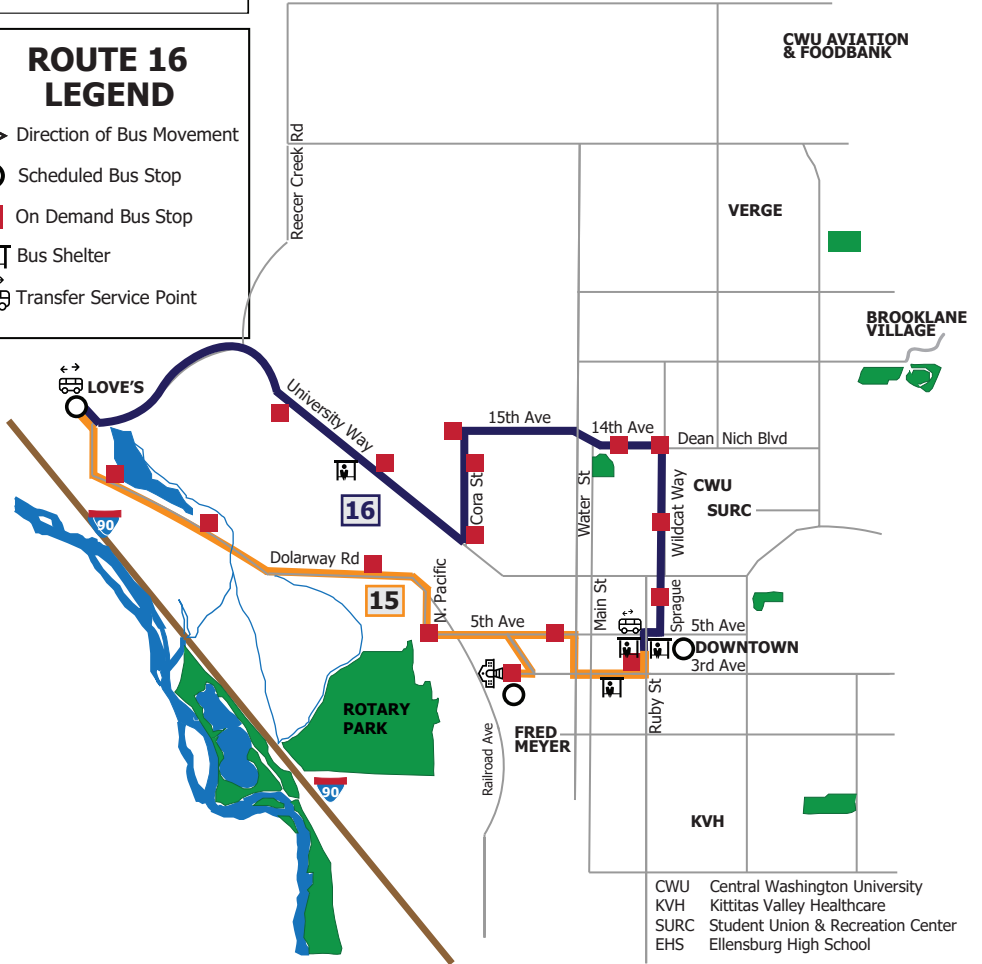

# ROUTE 16 - DAILY SERVICE

Bus Operate Every 60 Minutes

<b>FROM</b>	<b>EAST TO WEST</b>
<b>TO</b>	Ruby & 4th Via University I-90 West Interchange
<b>FROM</b>	<b>WEST TO EAST</b>
<b>TO</b>	I-90 West Interchange Ruby & 4th Via University

**Ruby & 4th  
(Downtown)**

**I-90 West  
Interchange (Love's)**

**Arrive Ruby & 4th  
(Downtown)**

	7:25	7:39	7:52
	8:25	8:39	8:52
	9:25	9:39	9:52
<b>AM</b>	10:25	10:39	10:52
	11:25	11:39	11:52
	<b>12:25</b>	<b>12:39</b>	<b>12:52</b>
<b>PM</b>	<b>1:25</b>	<b>1:39</b>	<b>1:52</b>
	<b>2:25</b>	<b>2:39</b>	<b>2:52</b>
	<b>3:25</b>	<b>3:39</b>	<b>3:52</b>
	<b>4:25</b>	<b>4:39</b>	<b>4:52</b>
	<b>5:25</b>	<b>5:39</b>	<b>5:52</b>
	<b>6:25</b>	<b>6:39</b>	<b>6:52 End</b>

## ROUTE 16 LEGEND

- Direction of Bus Movement
- Scheduled Bus Stop
- On Demand Bus Stop
- Bus Shelter
- Transfer Service Point

CWU Central Washington University  
 KVH Kittitas Valley Healthcare  
 SURC Student Union & Recreation Center  
 EHS Ellensburg High School