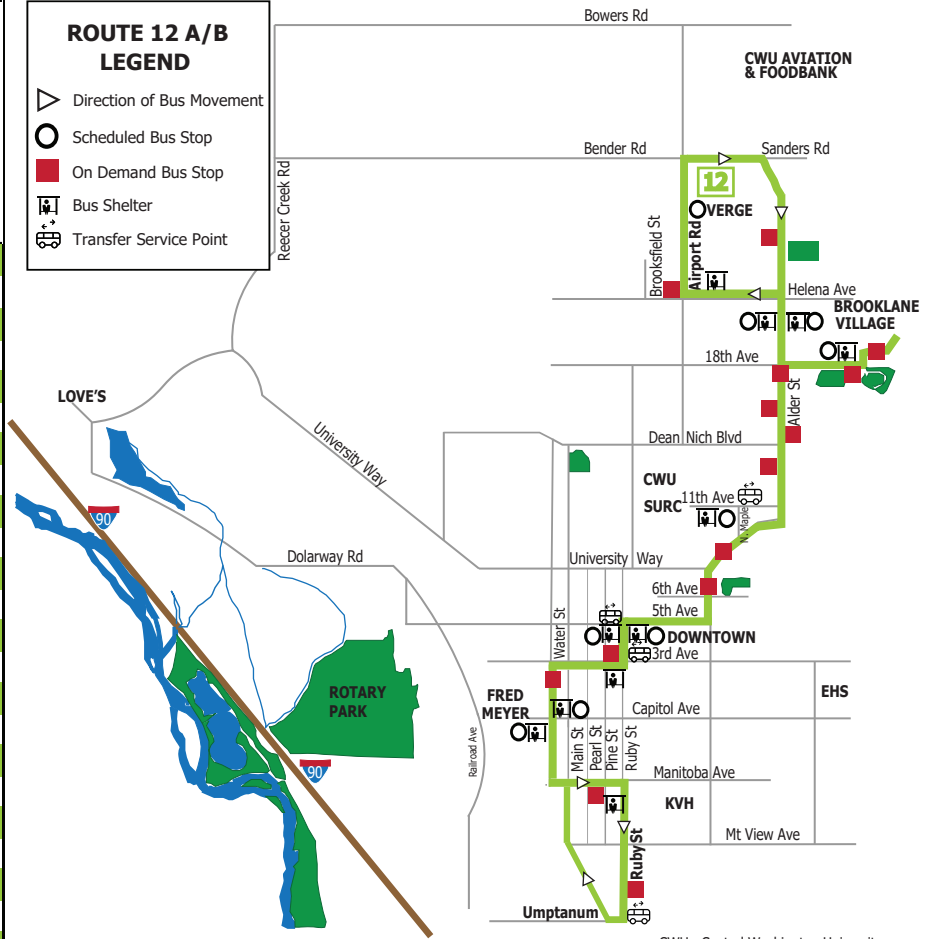

ROUTE 12 - DAILY SERVICE

Buses Operate Every 30 Minutes
Route 12A/B Serve North & Southbound Locations

	NORTHBOUND			SOUTHBOUND		
FROM	4th & Ruby (Downtown)			Ruby & 4th (Downtown)		
TO	Airport & Greenfield			Ruby & Umptanum		
Routes 12 A & 12 B	Depart Ruby & 4th (DOWNTOWN)	11th & Maple (SURC)	Airport & Greenfield (VERGE)	Depart Ruby & 4th (Downtown)	Water & Capital (FRED MEYER)	Ruby & Umptanum
12 A	7:10	7:16	7:25	7:52	7:57	8:02
12 B	7:40	7:46	7:55	8:22	8:27	8:32
12 A	8:10	8:16	8:25	8:52	8:57	9:02
12 B	8:40	8:46	8:55	9:22	9:27	9:32
12 A	9:10	9:16	9:25	9:52	9:57	10:02
12 B	9:40	9:46	9:55	10:22	10:27	10:32
12 A	10:10	10:16	10:25	10:52	10:57	11:02
12 B	10:40	10:46	10:55	11:22	11:27	11:32
12 A	11:10	11:16	11:25	11:52	11:57	12:02
12 B	11:40	11:46	11:55	12:22	12:27	12:32
12 A	12:10	12:16	12:25	12:52	12:57	1:02
12 B	12:40	12:46	12:55	1:22	1:27	1:32
12 A	1:10	1:16	1:25	1:52	1:57	2:02
12 B	1:40	1:46	1:55	2:22	2:27	2:32
12 A	2:10	2:16	2:25	2:52	2:57	3:02
12 B	2:40	2:46	2:55	3:22	3:27	3:32
12 A	3:10	3:16	3:25	3:52	3:57	4:02
12 B	3:40	3:46	3:55	4:22	4:27	4:32
12 A	4:10	4:16	4:25	4:52	4:57	5:02
12 B	4:40	4:46	4:55	5:22	5:27	5:32
12 A	5:10	5:16	5:25	5:52	5:57	6:02
12 B	5:40	5:46	5:55	6:22	6:27	6:32
12 A	6:10	6:16	6:25	6:52	6:57	7:02
12 B	6:40	6:46	6:55	7:22	7:27	7:32
12 A	7:10	7:16	7:25	7:52	7:57	7:32
12 B	7:40	7:46	7:55	END		
12 A				7:45 End		
12 B				8:15 End		

ROUTE 12 A/B LEGEND

- ▽ Direction of Bus Movement
- Scheduled Bus Stop
- On Demand Bus Stop
- Bus Shelter
- Transfer Service Point

CWU Central Washington University
KVH Kittitas Valley Healthcare
SURC Student Union & Recreation Center
EHS Ellensburg High School

PM

NOTE: Brooklane is Served by Route 12 Southbound Only.