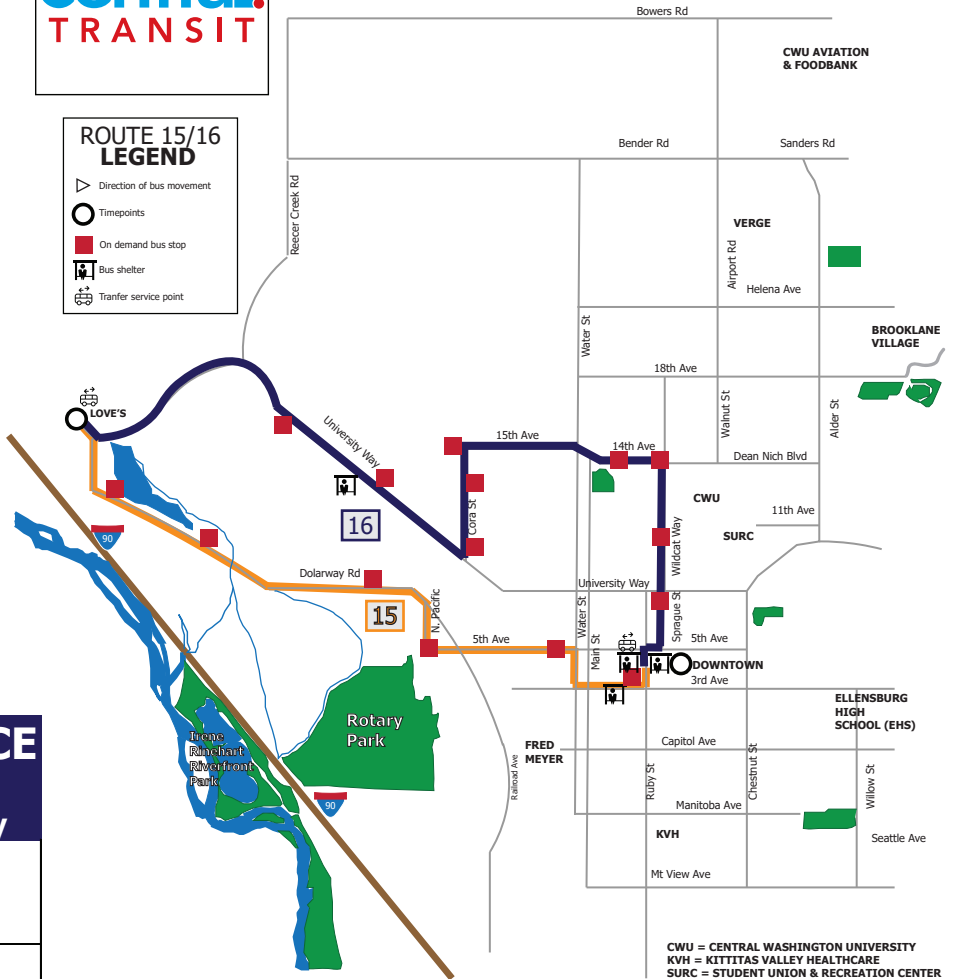

ROUTE 15 - DAILY SERVICE

Buses operate every 60 minutes

Route 15 serves east/west via Dolarway

	WEST		EAST
FROM	Ruby & 4TH		I-90 W
TO	I-90 W Interchange		Ruby & 4TH
	Ruby & 4th (Downtown)	I-90 West Interchange (Love's)	Arrive Ruby & 4th (Downtown)
AM	7:58	8:11	8:21
	8:58	9:11	9:21
	9:58	10:11	10:21
	10:58	11:11	11:21
	11:58	12:11	12:21
	12:58	1:11	1:21
	1:58	2:11	2:21
	2:58	3:11	3:21
	3:58	4:11	4:21
	4:58	5:11	5:21
PM	5:58	6:11	6:21
	6:58	7:11	7:21

ROUTE 16 - DAILY SERVICE

Buses operate every 60 minutes

Route 16 serves east/west via University

	WEST		EAST
FROM	Ruby & 4TH		I-90 W
TO	I-90 W		Ruby & 4TH
	Ruby & 4th (Downtown)	I-90 West Interchange (Love's)	Arrive Ruby & 4th (Downtown)
AM	7:25	7:39	7:52
	8:25	8:39	8:52
	9:25	9:39	9:52
	10:25	10:39	10:52
	11:25	11:39	11:52
	12:25	12:39	12:52
	1:25	1:39	1:52
	2:25	2:39	2:52
	3:25	3:39	3:52
	4:25	4:39	4:52
PM	5:25	5:39	5:52
	6:25	6:39	6:52

ROUTE 15/16 LEGEND

- ▷ Direction of bus movement
- Timepoints
- On demand bus stop
- 🚰 Bus shelter
- 🚏 Transfer service point