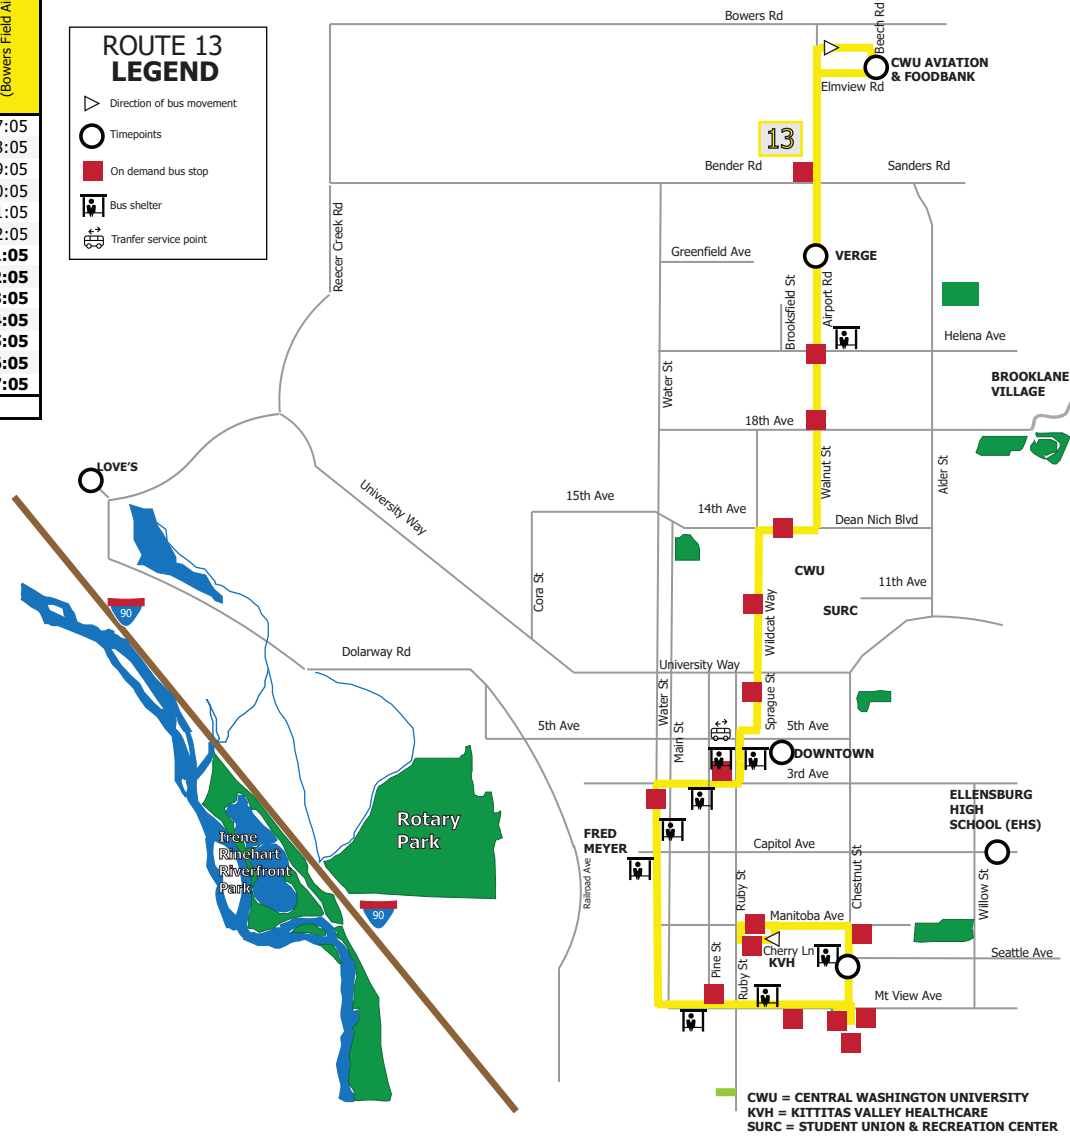

ROUTE 13 - DAILY SERVICE

Buses operate every 60 minutes
Route 13 serves north & southbound

	SOUTHBOUND			NORTHBOUND	
FROM	Beech & Elmview			Chestnut & Seattle	
TO	Chestnut & Seattle			Beech & Elmview	
	Beech & Elmview (Bowers Field Airport)	Depart Ruby & 4th (Downtown)	Chestnut & Seattle (KVH)	Depart Ruby & 4th (Downtown)	Beech & Elmview (Bowers Field Airport)
				6:57	7:05
	7:05	7:25	7:44	7:57	8:05
	8:05	8:25	8:44	8:57	9:05
	9:05	9:25	9:44	9:57	10:05
	10:05	10:25	10:44	10:57	11:05
	11:05	11:25	11:44	11:57	12:05
	12:05	12:25	12:44	12:57	1:05
AM	1:05	1:25	1:44	1:57	2:05
	2:05	2:25	2:44	2:57	3:05
	3:05	3:25	3:44	3:57	4:05
	4:05	4:25	4:44	4:57	5:05
	5:05	5:25	5:44	5:57	6:05
	6:05	6:25	6:44	6:57	7:05
PM	7:05				

ROUTE 13 LEGEND

- ▷ Direction of bus movement
- Timepoints
- On demand bus stop
- Bus shelter icon
- Transfer service point icon

CWU = CENTRAL WASHINGTON UNIVERSITY
KVH = KITTITAS VALLEY HEALTHCARE
SURC = STUDENT UNION & RECREATION CENTER