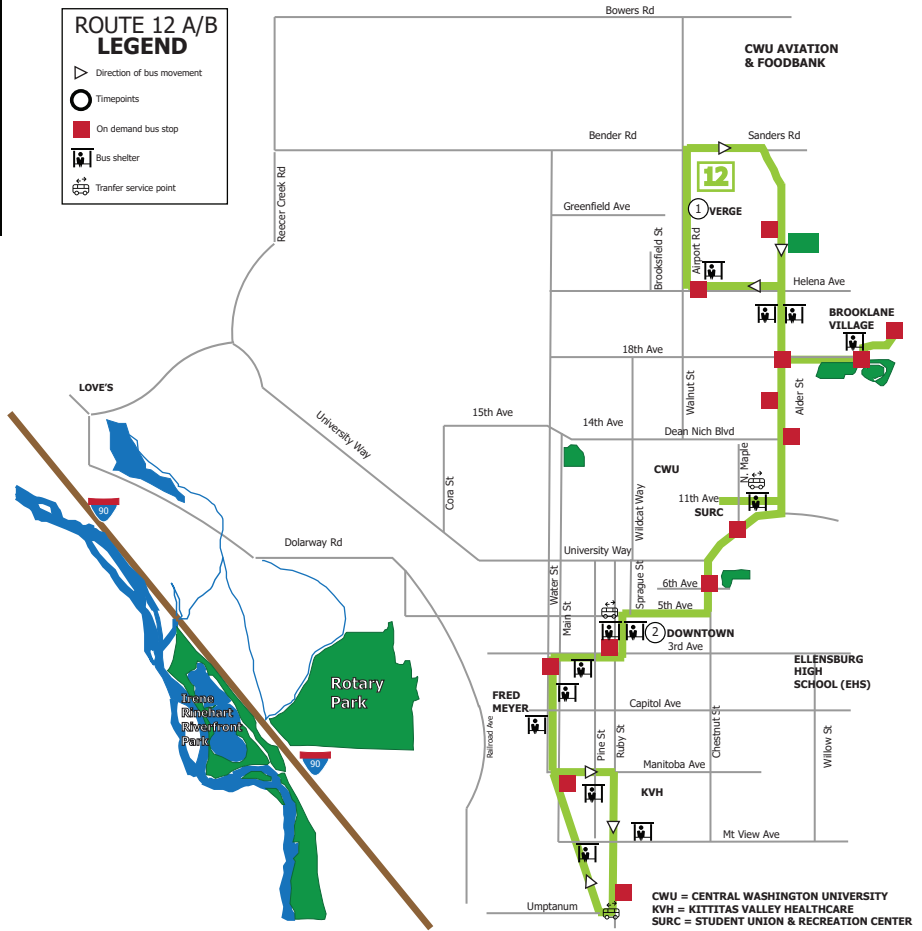

ROUTE 12 - DAILY SERVICE

Buses operate every 30 minutes
Route 12A/B serve north & southbound

	SOUTHBOUND		NORTHBOUND	
FROM	Airport & Greenfield		Ruby & Manitoba	
TO	Ruby & Manitoba		Airport & Greenfield	
Route 12 A or Route 12 B	Airport & Greenfield (Verge)	Depart Ruby & 4th (Downtown)	Depart Ruby & 4th (Downtown)	Airport & Greenfield (Verge)
12 A			7:10	7:24
12 B			7:40	7:54
12 A	7:24	7:54	8:10	8:24
12 B	7:54	8:24	8:40	8:54
12 A	8:24	8:54	9:10	9:24
12 B	8:54	9:24	9:40	9:54
12 A	9:24	9:54	10:10	10:24
12 B	9:54	10:24	10:40	10:54
12 A	10:24	10:54	11:10	11:24
12 B	10:54	11:24	11:40	11:54
12 A	11:24	11:54	12:10	12:24
12 B	11:54	12:24	12:40	12:54
12 A	12:24	12:54	1:10	1:24
12 B	12:54	1:24	1:40	1:54
12 A	1:24	1:54	2:10	2:24
12 B	1:54	2:24	2:40	2:54
12 A	2:24	2:54	3:10	3:24
12 B	2:54	3:24	3:40	3:54
12 A	3:24	3:54	4:10	4:24
12 B	3:54	4:24	4:40	4:54
12 A	4:24	4:54	5:10	5:24
12 B	4:54	5:24	5:40	5:54
12 A	5:24	5:54	6:10	6:24
12 B	5:54	6:24	6:40	6:54
12 A	6:24	6:54	7:10	7:24
12 B	6:54	7:24	7:40	7:54
12 A	7:24			
12 B	7:54			

AM

PM

ROUTE 12 A/B LEGEND

- ▷ Direction of bus movement
- Timepoints
- On demand bus stop
- 🚰 Bus shelter
- 🚏 Transfer service point